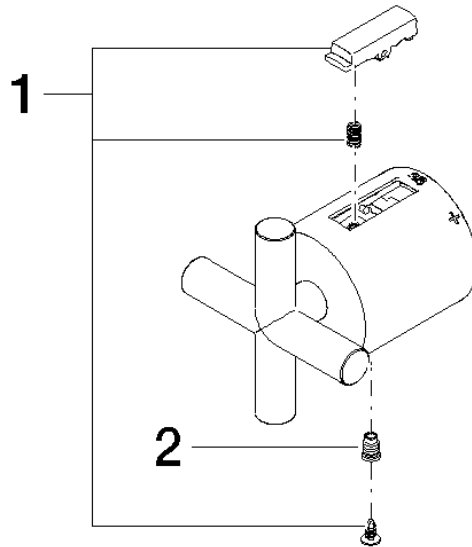

Handle Thermostat Ø 46 mm - Brushed Platinum

SPARE PARTS

90 17 33 027 00 Product version from 4/1/2025

Handle Thermostat Ø 46 mm - Brushed Platinum

SPARE PARTS

90 17 33 027 00 Product version from 4/1/2025

90 17 33 027 00 Product version from 4/1/2025

Parts for other finishes can be found here: [Chrome](#)

Spare parts list

No.	Item Number	Name	Quantity used	Delivery time
1	90 21 33 011 00-13	Repair kit for thermostat handle - black	1.00	14
2	90 31 11 517 00 90	Bolt for thermostat handle M5 -	1.00	14