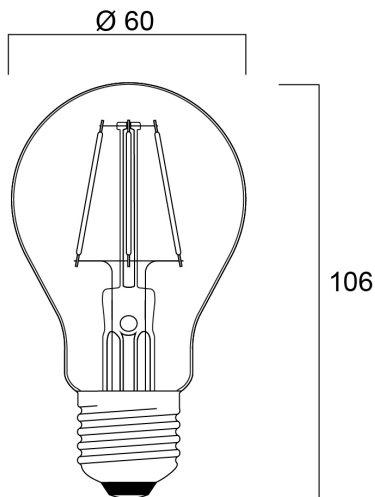

ToLEDo Retro Chroma A60 Green E27 SL

Item No: 0086309

SYLVANIA

- Each LED filament is coated with a unique coloured fluorescent phosphor creating the most intense and saturated colours on the market, - Clear outer A60 bulb ensuring no light losses due to absorption by painted glass bulbs, ensuring high lumen output, - Full glass construction with no external lacquer coating to peel or scratch off when used outdoors, ensuring long-life colour, - IP54 water/dust/dirt resistant

Technical Assets

Dimensions (mm)

Photometrics

ToLEDo Retro Chroma A60 Green E27 SL

Item No: 0086309

General data

Product name	ToLEDo Retro Chroma A60 Green E27 SL
Technology	LED
Lamp shape	Pear-shape
Cap/Base	E27
Lamp finish	Clear
Fixture rating	Open
General application	SPG
ETIM Class	EC001959
E-number FI	4741156
Warranty	2 years

Optical data

Luminous flux (lm)	700
Light colour	Green
Photobiological Risk Group	RG1

Electrical data

Wattage (W)	4
Primary Supply/Product voltage - min (V)	220
Primary Supply/Product voltage - max (V)	240
Control gear required	No
Dimmable	No
Nominal Frequency (Hz)	50/60Hz

Lifetime data

Average life (Rated) (h)	6000
--------------------------	------

Physical data

IP rating	IP54
Nominal Product Height (mm)	106
Nominal Product Diameter (mm)	60
Weight (kg)	0.028

Packaging

Product EAN number	5410288863092
Packaging single length / height (cm)	6.2
Packaging single width (cm)	6.1
Packaging single depth (cm)	11.2
DUN14 (inner)	15410288863099
Units per inner package	6
Packaging inner length / height (cm)	19.6
Packaging inner width (cm)	13.4
Packaging inner depth (cm)	12.2
DUN14 (outer)	25410288863096
Units per outer package	6
Packaging outer length / height (cm)	19.6
Packaging outer width (cm)	13.5
Packaging outer depth (cm)	12.2