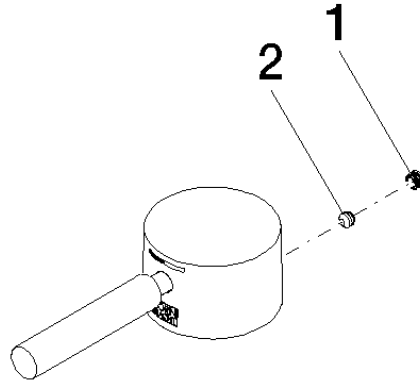

Lever - Brushed Chrome

SPARE PARTS

90 20 66 029 00 Product version from 4/1/2025

	Brushed Chrome	90 20 66 029 00-93
	Chrome	90 20 66 029 00-00
	Brushed Platinum	90 20 66 029 00-06
	Dark Chrome	90 20 66 029 00-19
	Light Gold (PVD)	90 20 66 029 00-26
	Brushed Light Gold (PVD)	90 20 66 029 00-27
	Matte Black	90 20 66 029 00-33
	Brushed Dark Brass (PVD)	90 20 66 029 00-39
	Brushed Bronze (PVD)	90 20 66 029 00-42
	Brushed Champagne (22kt Gold)	90 20 66 029 00-46
	Champagne (22kt Gold)	90 20 66 029 00-47
	Brushed Dark Platinum	90 20 66 029 00-99

Lever - Brushed Chrome

SPARE PARTS

90 20 66 029 00 Product version from 4/1/2025

Lever - Brushed Chrome

SPARE PARTS

90 20 66 029 00 Product version from 4/1/2025

90 20 66 029 00 Product version from 4/1/2025

Parts for other finishes can be found here: [Chrome](#)

Spare parts list

No.	Item Number	Name	Quantity used	Delivery time
1	90 31 20 109 00 90	Plug -	1.00	14
2	90 31 11 063 00 90	Mounting Threaded pin with hexagon socket with cup point M5 x 4 mm -	1.00	14