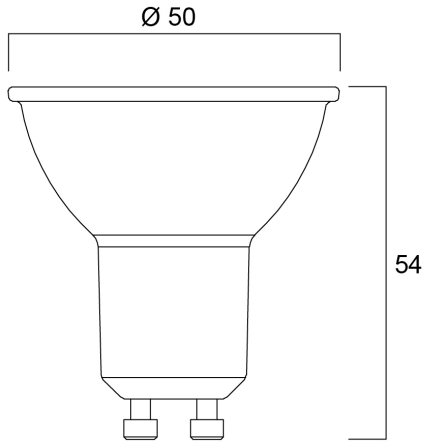

Technical drawings

Data table

GENERAL DATA

Product name	RefLED ES50 V6 620LM 865 36 SL
Technology	LED
Watt (Rated) (W)	7
Cap/Base	GU10
Fixture rating	Open
Operating temperature range (°C)	-20°C...+40°C
Performance ambient temperature Tq (°C)	25
E-number FI	4741071
Warranty	3 years

OPTICAL DATA

Colour temperature (K)	6500
CRI (Ra)	80
Colour Consistency (SDCM)	6