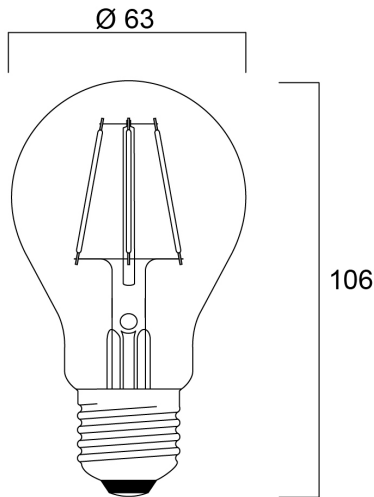

### Dimensions (mm)

## Physical data

IP rating	IP54
Nominal Product Height (mm)	106
Nominal Product Diameter (mm)	60
Weight (kg)	0.11

## Packaging

Product EAN number	5410288863108
Packaging single length / height (cm)	25.8
Packaging single width (cm)	7.1
Packaging single depth (cm)	13.2
DUN14 (inner)	15410288863105
Units per outer package	4
Packaging outer length / height (cm)	29.6
Packaging outer width (cm)	27.5
Packaging outer depth (cm)	14.9