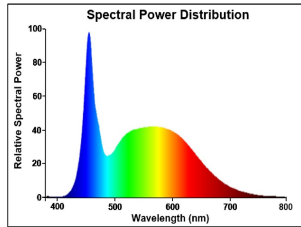

RefLED ES50

RefLED ES50 V6 620LM 865 36 SL

0029187