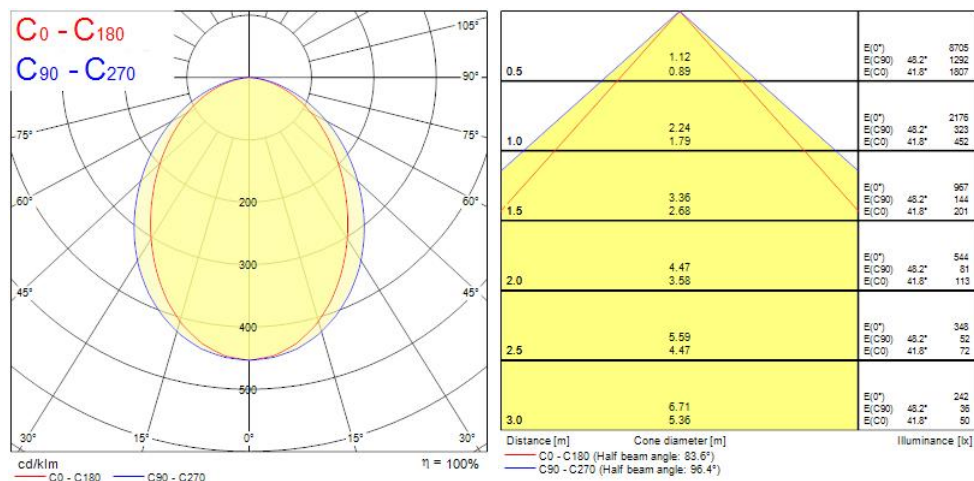

Concord

MC2 TRIM 2.4M 4K DALI BLK OPAL 2071592

CRI (Ra)	80
Colour Variation Initial (SDCM)	3
Glare control	< 24
Photobiological Risk Group	RG0
Total power consumption (W)	36
Electrical protection	Class I
Control gear type	Electronic ballast
Dimmable	Yes
Minimum dimming level (%)	1
Housing colour	Black
IP rating	IP20
IK rating	IK03
Product EAN number	5025768715923
Warranty	5 years
Useful luminous flux (#use)	4800
Dimming method	DALI

Photometry