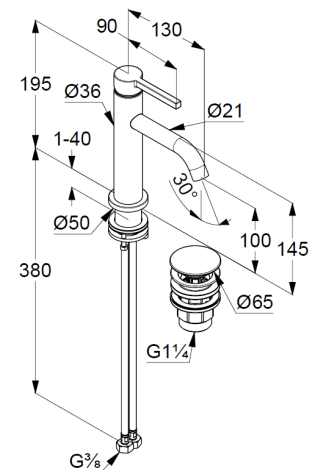

Technische Daten/ Technical Data

KLUDI NOVA FONTE, SmartStart
single lever basin mixer 100
DN 15
STYLE: PURA

Ref.: 202895315

Finishes:
53 matt white

Product description
Manufacturer KLUDI GmbH & Co. KG
Typ: KLUDI NOVA FONTE, SmartStart
single lever basin mixer 100
Ref.: 202895315

basin mixer
single lever mixer
1-hole mounted
solid lever, metal
aerator, S-Pointer M18,5 PCA
ceramic cartridge
middle position cold water
flow rate at 3 bar 4,5 l/min.
fixed spout
flexible hoses G3/8 DVGW approved
shank-fixing
push open waste G1 1/4
for washbasin with overflow
EU taxonomy: max. 6 l/min. -
Substantial Contribution (SC) possible

Produktabbildung/ Product picture

Maßzeichnung/ Dimensional drawing

Durchfluss/ Flow rate