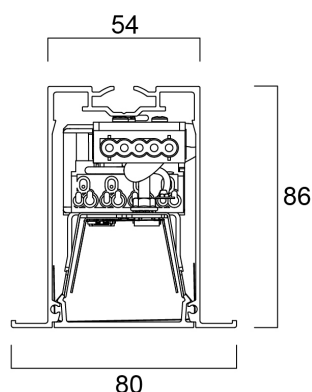

Product Overview

Product name	MC2 TRIM 1.2M 4K DALI BLK OPAL
Technology	LED (3 SDCM)
Cap/Base	N/A
Housing	Aluminium
Mount	Ceiling recessed mounting
General application	Education, Hospitality, Office, Retail
ETIM Class	EC002892
E-number FI	4170361
Fixture luminous flux (lm)	2400
Luminaire efficacy (lm/W)	133
LOR (%)	100
Colour temperature (K)	4000
Light colour	Neutral White

Photometry

Concord

MC2 TRIM 1.2M 4K DALI BLK OPAL 2071591

Technical drawings

Data table

GENERAL DATA

Product name	MC2 TRIM 1.2M 4K DALI BLK OPAL
Technology	LED (3 SDCM)
Cap/Base	N/A
Housing	Aluminium
Mount	Ceiling recessed mounting
General application	Education, Hospitality, Office, Retail
Operating temperature range (°C)	1°C...+40°C
Performance ambient temperature Tq (°C)	25
ETIM Class	EC002892
E-number FI	4170361
Warranty	5 years

LIFETIME DATA

Lifespan L70 B50	120000
Lifespan L80 B20	92500
Lifespan L90 B10	66000

PHYSICAL DATA

Housing colour	Black
IP rating	IP20
IK rating	IK03
Diffuser finish	Opal
Diffuser material	PC Polycarbonate
Reflector finish	White
Nominal Product Length (mm)	1200
Nominal Product Width (mm)	80
Nominal Product Height (mm)	86
Cutout Dimensions (W x L in mm or Diameter in mm)	60 x 1200
Weight (kg)	2.8
Recessed Depth (mm)	136

Units per outer package	1
Packaging outer length / height (cm)	125.0
Packaging outer width (cm)	9.0
Packaging outer depth (cm)	10.0

SAFETY DATA

Optimal operating condition (°C)	1-40
Special purpose lamp	No
Dry applications use only	No
Suitable for household illumination	No