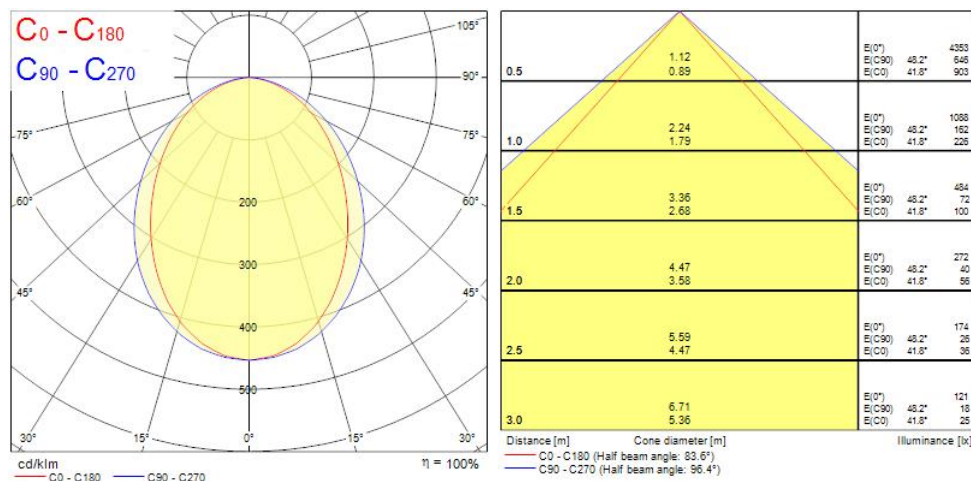

Concord

MC2 TRIM 1.2M 4K DALI BLK OPAL 2071591

CRI (Ra)	80
Colour Variation Initial (SDCM)	3
Glare control	< 24
Photobiological Risk Group	RG0
Total power consumption (W)	18
Electrical protection	Class I
Control gear type	Electronic ballast
Dimmable	Yes
Minimum dimming level (%)	1
Housing colour	Black
IP rating	IP20
IK rating	IK03
Product EAN number	5025768715916
Warranty	5 years
Useful luminous flux (#use)	2400
Dimming method	DALI

Photometry