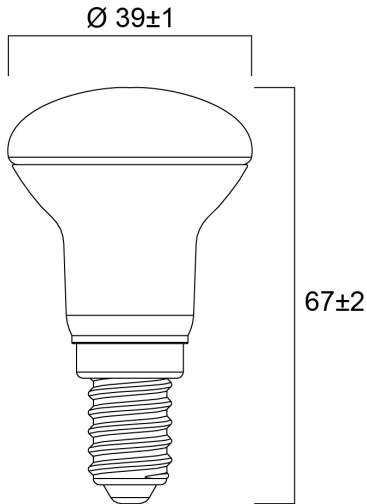

Technical Assets

Dimensions (mm)

Photometrics

RefLED R39 V4 250LM 840 E14 SL

Item No: 0029203

SYLVANIA

General data

Product name	RefLED R39 V4 250LM 840 E14 SL
Technology	LED
Watt (Rated) (W)	2.9
Lamp shape	Ellipsoid
Cap/Base	E14
Lamp finish	Opal
Fixture rating	Open
General application	Hospitality, Residential & Consumer
Operating temperature range (°C)	-20°C...+40°C
Performance ambient temperature Tq (°C)	25
ETIM Class	EC001959
Warranty	3 years

Lifetime data

Lifespan L70 B50	15000
Average life (Nominal) (h)	15000
Average life (Rated) (h)	15000

Physical data

Housing colour	White
IP rating	IP20
Nominal Product Length (mm)	67
Nominal Product Diameter (mm)	39
Weight (kg)	0.055

RefLED R39 V4 250LM 840 E14 SL

Item No: 0029203

Packaging

Product EAN number	5410288292038
Packaging single length / height (cm)	8.35
Packaging single width (cm)	5.0
Packaging single depth (cm)	5.0
DUN14 (inner)	15410288292035
Units per outer package	6
Packaging outer length / height (cm)	15.8
Packaging outer width (cm)	10.7
Packaging outer depth (cm)	9.1