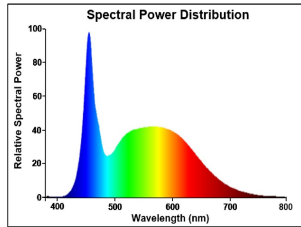

RefLED R39

RefLED R39 V4 250LM 865 E14 SL

0029204