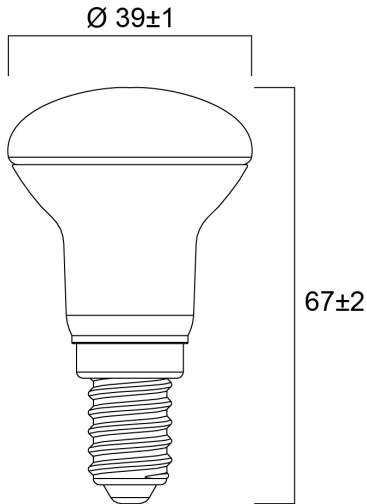

Technical Assets

Dimensions (mm)

Photometrics

RefLED R39 V4 250LM 865 E14 SL

Item No: 0029204

SYLVANIA

General data

Product name	RefLED R39 V4 250LM 865 E14 SL
Technology	LED
Watt (Rated) (W)	2.9
Cap/Base	E14
Fixture rating	Open
General application	Hospitality, Residential & Consumer
Operating temperature range (°C)	-20°C...+40°C
Performance ambient temperature Tq (°C)	25
ETIM Class	EC001959
Warranty	3 years

Lifetime data

Lifespan L70 B50	15000
Average life (Nominal) (h)	15000
Average life (Rated) (h)	15000

Physical data

Nominal Product Length (mm)	67
Nominal Product Diameter (mm)	39
Weight (kg)	0.055

RefLED R39 V4 250LM 865 E14 SL

Item No: 0029204

Packaging

Product EAN number	5410288292045
Packaging single length / height (cm)	8.35
Packaging single width (cm)	5.0
Packaging single depth (cm)	5.0
DUN14 (inner)	15410288292042
Units per outer package	6
Packaging outer length / height (cm)	15.8
Packaging outer width (cm)	10.7
Packaging outer depth (cm)	9.1