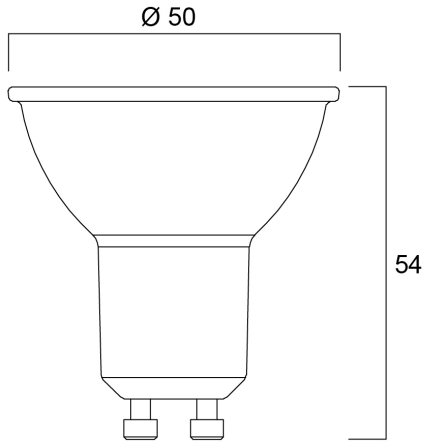

Features

- Compact, energy efficient and exceptional value LED GU10 lamp Same shape and size as halogen GU10 lamp Compact Cluster SMD technology enabling high efficiency with halogen look Reduced visible heat sink from the front Available in 36 degree beam angle High lumen efficacy 15,000 hours average rated life 3 years warranty

Product Overview

Product name	RefLED ES50 V6 610LM 840 36 SL5
Technology	LED
Watt (Rated) (W)	7
Cap/Base	GU10
Fixture rating	Open
Colour temperature (K)	4000
CRI (Ra)	80
Colour Consistency (SDCM)	6
Colour Variation Initial (SDCM)	6
Photobiological Risk Group	RG1
Wattage (W)	7
Product EAN number	5410288291864
Warranty	3 years

Technical drawings

Data table

GENERAL DATA

Product name	RefLED ES50 V6 610LM 840 36 SL5
Technology	LED
Watt (Rated) (W)	7
Cap/Base	GU10
Fixture rating	Open
Operating temperature range (°C)	-20°C...+40°C
Performance ambient temperature Tq (°C)	25
Warranty	3 years

LIFETIME DATA

Lifespan L70 B50	15000
Average life (Rated) (h)	15000

PHYSICAL DATA

Nominal Product Diameter (mm)	50
Weight (kg)	0.18

PACKAGING

Single packaging type	Carton
Product EAN number	5410288291864
Packaging single width (cm)	19.5
Packaging single depth (cm)	5.1
DUN14 (outer)	15410288291861
Packaging outer length / height (cm)	9.2