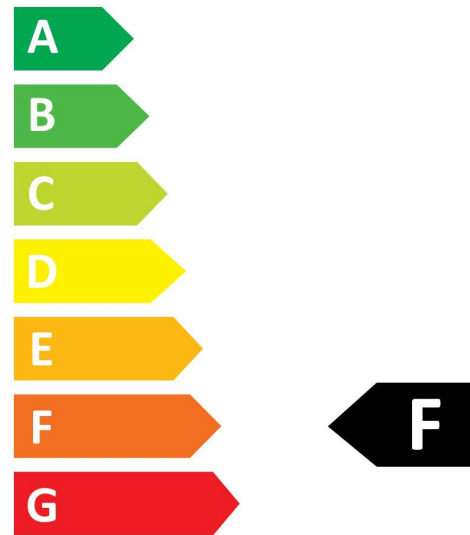

SYLVANIA

RefLED ES50 V6 610LM 840 36 SL5
0029186

Breakage cleaning instructions	Not applicable
Special purpose lamp	No
Dry applications use only	No
Suitable for household illumination	No
Safety message	Not Suitable for totally enclosed fixtures

Energy label

0029186

7
kWh/1000h

2019/2015

0029186

7
kWh/1000h

2019/2015