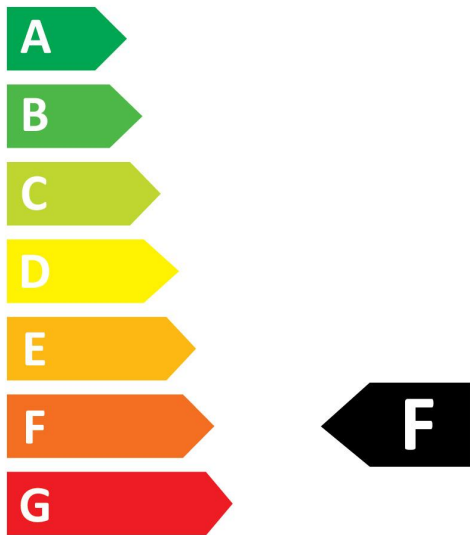

0029186

7
kWh/1000h

2019/2015