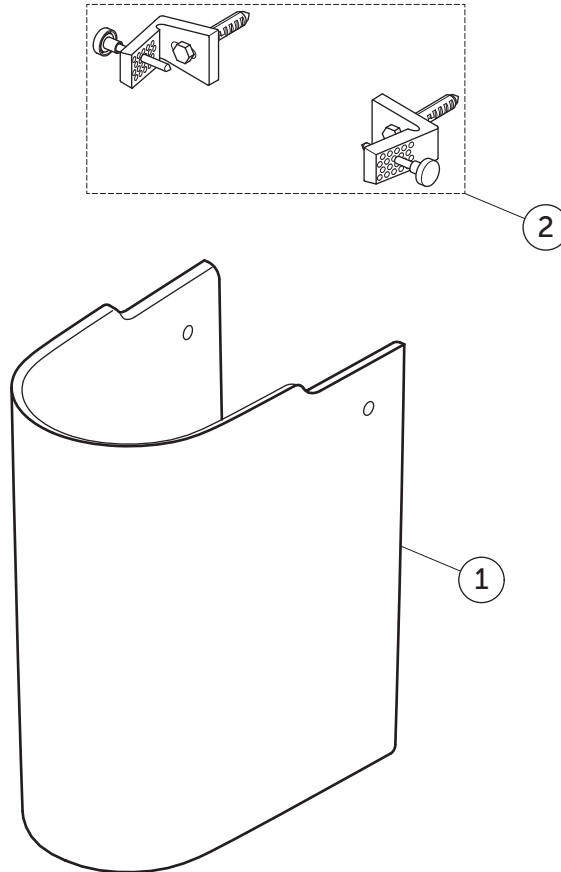

SPARE PARTS

Semi Pedestal
Small

T474001

I.LIFE S

Item	Description	Spare Code
1	SEMI PEDESTAL SMALL FOR 40/45/50CM WHT	
2	FIXATION SET FOR HIDDEN MOUNTING	TT0257919

Ideal Standard International NV
Corporate Village – Gent Building
Da Vincilaan 2
B1935 – Zaventem
Belgium