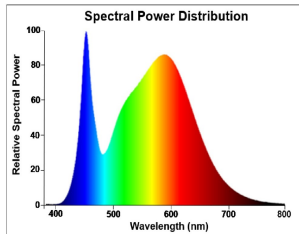

RefLED ES50

RefLED ES50 V6 610LM 840 36 SL5

0029186