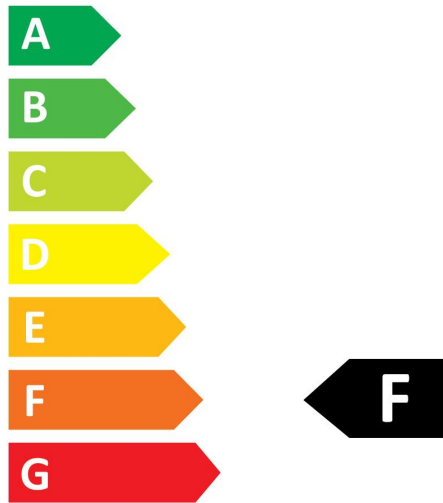

RefLED ES50

RefLED ES50 V6 610LM 840 36 SL5

0029186

Product features

- Compact, energy efficient and exceptional value LED GU10 lamp
- Same shape and size as halogen GU10 lamp
- Compact Cluster SMD technology enabling high efficiency with halogen look
- Reduced visible heat sink from the front
- Available in 36 degree beam angle
- High lumen efficacy
- 15,000 hours average rated life
- 3 years warranty

PRODUCT OVERVIEW

Product name	RefLED ES50 V6 610LM 840 36 SL5
Technology	LED
Watt (Rated) (W)	7
Type	LED exchangeable
Cap/Base	GU10
Fixture rating	Open
General application	Hospitality, Museums & Galleries, Residential & Consumer
ETIM Class	EC001959
Warranty	3 years
Colour temperature (K)	4000
Light colour	Warm White
CRI (Ra)	80
Colour Variation Initial (SDCM)	SDCM6
Colour Consistency (SDCM)	6
Beam Angle (°)	36
Photobiological Risk Group	RG1
Wattage (W)	7
Dimmable	No
Average life (Nominal) (h)	15000
Product EAN number	5410288291864

RefLED ES50

RefLED ES50 V6 610LM 840 36 SL5

0029186

Operating temperature range (°C)	-20°C...+40°C
Performance ambient temperature Tq (°C)	25
ETIM Class	EC001959
Warranty	3 years

Optical data

Colour temperature (K)	4000
Light colour	Warm White
CRI (Ra)	80
Colour Variation Initial (SDCM)	SDCM6
Colour Consistency (SDCM)	6
Luminous Intensity (cd)	1350
Beam Angle (°)	36
Photobiological Risk Group	RG1
Lumen maintenance at end of nominal life (%)	70

7
kWh/1000h

2019/2015

SYLVANIA

RefLED ES50

RefLED ES50 V6 610LM 840 36 SL5

0029186

0029186

7
kWh/1000h