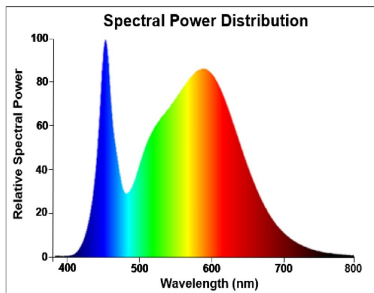

RefLED ES50

RefLED ES50 V6 610LM 840 36 SL5

0029186

Packaging single depth (cm)	5.1
DUN14 (outer)	15410288291861
Units per outer package	6
Packaging outer length / height (cm)	9.2
Packaging outer width (cm)	20.2
Packaging outer depth (cm)	32.3

Safety data

Optimal operating condition (°C)	-20-40
Breakage cleaning instructions	Not applicable
Special purpose lamp	No
Dry applications use only	Yes
Suitable for household illumination	Yes
Safety message	Not Suitable for totally enclosed fixtures

PHOTOMETRY

TECHNICAL DRAWINGS