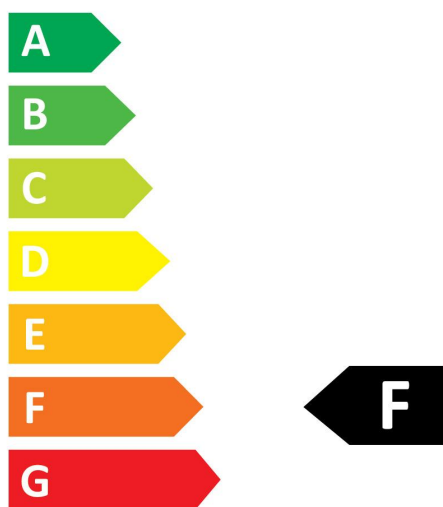

SYLVANIA

RefLED ES50

RefLED ES50 V6 610LM 840 36 SL5

0029186

SYLVANIA

0029186

7
kWh/1000h

2019/2015