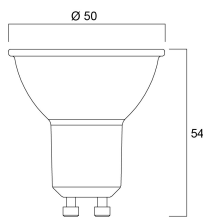

TECHNICAL DRAWINGS