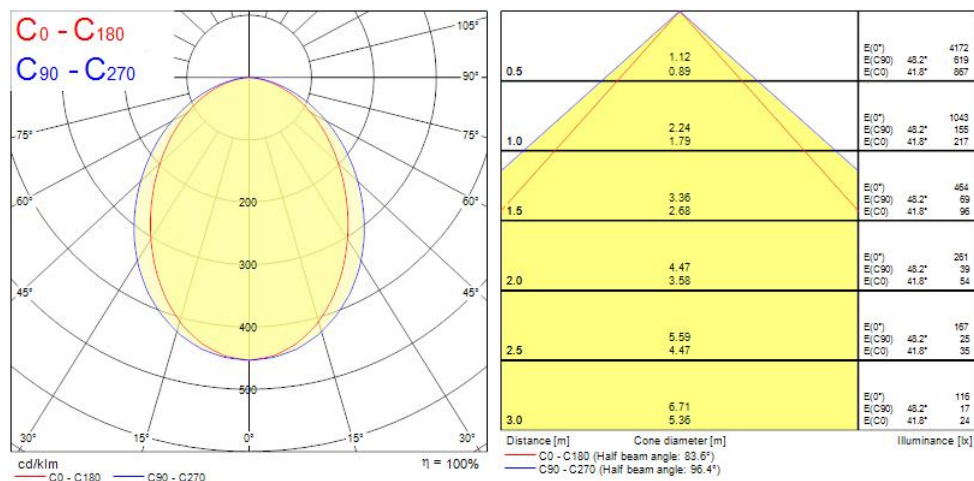

Concord

MC2 TRIM 1.2M 3K DALI BLK OPAL 2071588

CRI (Ra)	80
Colour Variation Initial (SDCM)	3
Glare control	< 24
Photobiological Risk Group	RG0
Total power consumption (W)	18
Electrical protection	Class I
Control gear type	Electronic ballast
Dimmable	Yes
Minimum dimming level (%)	1
Housing colour	Black
IP rating	IP20
IK rating	IK03
Product EAN number	5025768715886
Warranty	5 years
Useful luminous flux (#use)	2300
Dimming method	DALI

Photometry