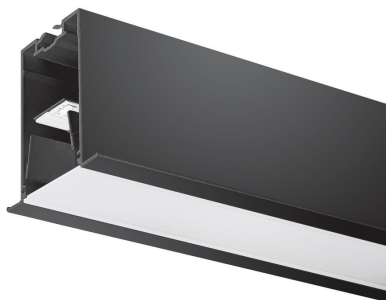

### Features

- MC2 TRIM 1.2M 3K DALI BLK OPAL LED luminaire, black RAL9005 finishing, direct distribution, trim detail for plasterboard ceilings, suitable for recessed installation either horizontally or vertically, various accessories available, compact and minimalist design based on the Golden Mean, ideal for offices, meeting rooms, corridors, education facilities, museums and libraries, extruded aluminium body, diffuser: opal, colour temperature: 3000K warm white, total system power: 18W, total fixture output: 2300lm, luminaire efficacy: 128lm/W, LOR: 100%, colour rendering: Ra >80, LED Chromacity: 3 step MacAdam ellipse, lifespan: 66,000 hours L90B10, IR/UV free light source without heat radiation, operating voltage: 220-240V / 50-60Hz, drive current: 800mA, electronic driver, DALI dimmable, electrical protection: CLASS I, IP20, suitable for internal environment only.

### Product Overview

Product name	MC2 TRIM 1.2M 3K DALI BLK OPAL
Technology	LED (3 SDCM)
Cap/Base	N/A
Housing	Aluminium
Mount	Ceiling recessed mounting
General application	Education, Hospitality, Office, Retail
ETIM Class	EC002892
E-number FI	4170355
Fixture luminous flux (lm)	2300
Luminaire efficacy (lm/W)	128
LOR (%)	100
Colour temperature (K)	3000
Light colour	Warm White