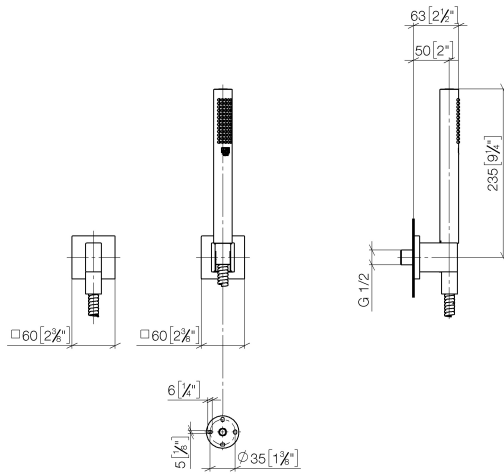

27 808 980 Product version up to 6/3/2020

- COMPACT RAIN, max. flow rate 15 l/min (at 3 bar)
- 3/8" shower outlet
- metal shower hose 1250mm with integrated anti-twist protection
- with anti-scale system

Technical data:

- rosette for shower holder 60 x 60mm
- rosette for wall elbow 60 x 60mm
- 1/2" wall elbow

Notes:

Intrinsic protection against back flow.

Recommended miscellaneous

Concealed wall elbow -

- min. recess depth 90 mm
- max. recess depth 163 mm

35 085 970 90

27 808 980 Product version up to 6/3/2020

mm [inches]

Flow rate chart

Codes & Standards

DIN 4109

EN 1717

ISO 3822

LGA_29

Belgaqua_22_280_2 WRAS_2209

Spare parts list

No.	Item Number	Name	Quantity used	Delivery time
4	90 30 02 072 00-06	Metal shower hose 1/2" x 3/8" x 1250 mm - Brushed Stainless Steel / Platinum Matt	1.00	20
3	28 050 980-06	Wall bracket - Brushed Platinum	1.00	20
2	90 14 20 026 00 90	Washer 14 x 8 x 2 mm Centellen WS 3820 -	1.00	14
1	28 450 980-06	Wall elbow - Brushed Platinum	1.00	20
5	90 12 11 140 40-06	Bar-type hand shower 15 l/min. - Brushed Platinum	1.00	-