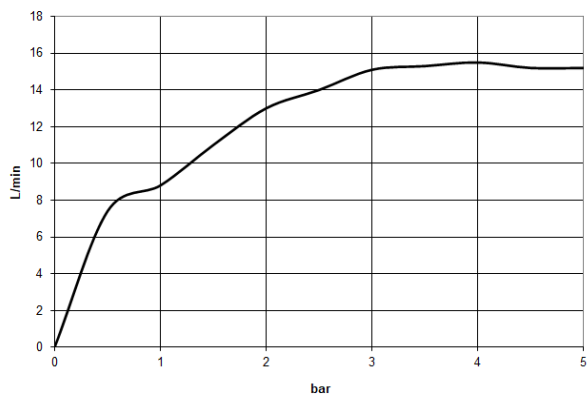

27 808 980 Product version up to 6/3/2020

- COMPACT RAIN, max. flow rate 15 l/min (at 3 bar)
- 3/8" shower outlet
- metal shower hose 1250mm with integrated anti-twist protection
- with anti-scale system

Technical data:

- rosette for shower holder 60 x 60mm
- rosette for wall elbow 60 x 60mm
- 1/2" wall elbow

Notes:

Intrinsic protection against back flow.

Recommended miscellaneous

Concealed wall elbow -

- min. recess depth 90 mm
- max. recess depth 163 mm

35 085 970 90

27 808 980 Product version up to 6/3/2020

mm [inches]

Flow rate chart

Codes & Standards

DIN 4109

EN 1717

ISO 3822