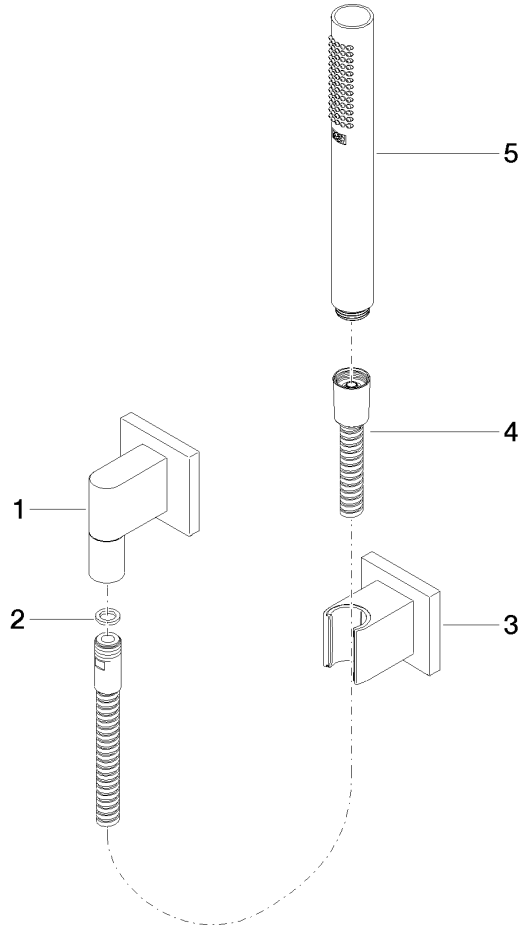

Technical data:

- rosette for shower holder 60 x 60mm
- rosette for wall elbow 60 x 60mm
- 1/2" wall elbow

Notes:

Intrinsic protection against back flow.

Recommended miscellaneous

Concealed wall elbow -

- min. recess depth 90 mm
- max. recess depth 163 mm

35 085 970 90

27 808 980 Product version up to 6/3/2020

mm [inches]

Flow rate chart

Codes & Standards

DIN 4109

EN 1717

ISO 3822

Scottish Water
Byelaws

UK Water Supply
Regulations

Ü-Zeichen

Hand shower set with individual rosettes - Brushed Platinum

SERIES SPECIFIC

27 808 980 Product version up to 6/3/2020

Certificates and sustainability

LGA_29

Belgaqua_22_280_2 WRAS_2209

Spare parts list

No.	Item Number	Name	Quantity used	Delivery time
4	90 30 02 072 00-06	Metal shower hose 1/2" x 3/8" x 1250 mm - Brushed Stainless Steel / Platinum Matt	1.00	20
3	28 050 980-06	Wall bracket - Brushed Platinum	1.00	20
2	90 14 20 026 00 90	Washer 14 x 8 x 2 mm Centellen WS 3820 -	1.00	14
1	28 450 980-06	Wall elbow - Brushed Platinum	1.00	20
5	90 12 11 140 40-06	Bar-type hand shower 15 l/min. - Brushed Platinum	1.00	-