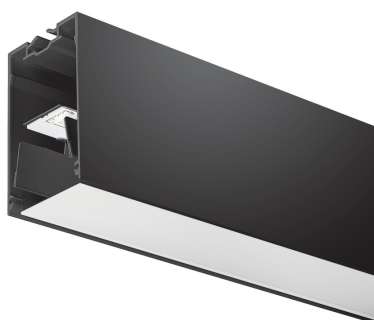

# Concord

MC2 2.4M 4K DALIEM BLK OPAL  
2071586

## Features

• MC2 2.4M 4K DALIEM BLK OPAL LED luminaire, black RAL9005 finishing, direct distribution, trimless detail for a seamless finish, suitable for recessed, semi-recessed, surface-mounted or suspended installation either horizontally or vertically, various accessories available, compact and minimalist design based on the Golden Mean, ideal for offices, meeting rooms, corridors, education facilities, museums and libraries, extruded aluminium body, diffuser: opal, colour temperature: 4000K neutral white, total system power: 37W, total fixture output: 4800lm, emergency output: 147lm, luminaire efficacy: 130lm/W, LOR: 100%, colour rendering: Ra >80, LED Chromacity: 3 step MacAdam ellipse, lifespan: 66,000 hours L90B10, IR/UV free light source without heat radiation, operating voltage: 220-240V / 50-60Hz, drive current: 800mA, electronic driver, DALI dimmable, integral emergency: 3 hour maintained, electrical protection: CLASS I, IP20, suitable for internal environment only.

## Product Overview

Product name	MC2 2.4M 4K DALIEM BLK OPAL
Technology	LED (3 SDCM)
Cap/Base	N/A
Housing	Aluminium
Mount	Ceiling recessed mounting
General application	Education, Hospitality, Office, Retail
ETIM Class	EC002892
Fixture luminous flux (lm)	4800
Luminaire efficacy (lm/W)	130
LOR (%)	100
Colour temperature (K)	4000