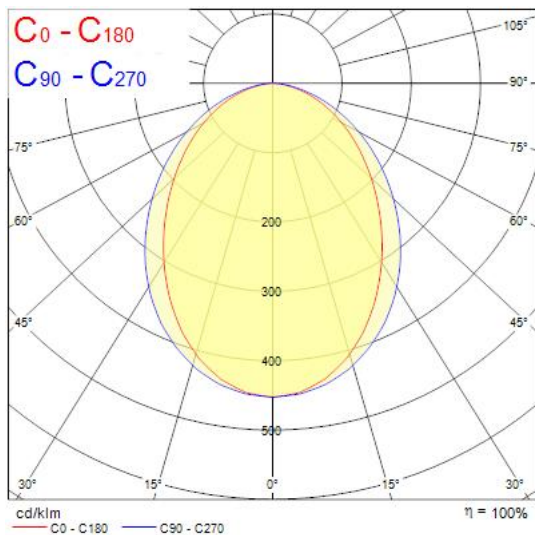

Concord

MC2 2.4M 4K DALIEM BLK OPAL 2071586

Light colour	Neutral White
CRI (Ra)	80
Colour Variation Initial (SDCM)	3
Glare control	< 24
Photobiological Risk Group	RG0
Luminous flux (emergency) (lm)	147
Luminous flux (emergency) (lm)	147
Total power consumption (W)	37
Electrical protection	Class I
Control gear type	Electronic ballast
Dimmable	Yes
Minimum dimming level (%)	1
Housing colour	Black
IP rating	IP20
IK rating	IK03
Product EAN number	5025768715862
Warranty	5 years
Useful luminous flux (#use)	4800
Dimming method	DALI

Photometry