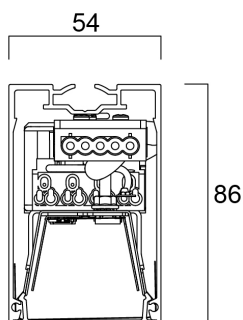

Data table

GENERAL DATA

Product name	MC2 2.4M 4K DALIEM BLK OPAL
Technology	LED (3 SDCM)
Cap/Base	N/A
Housing	Aluminium