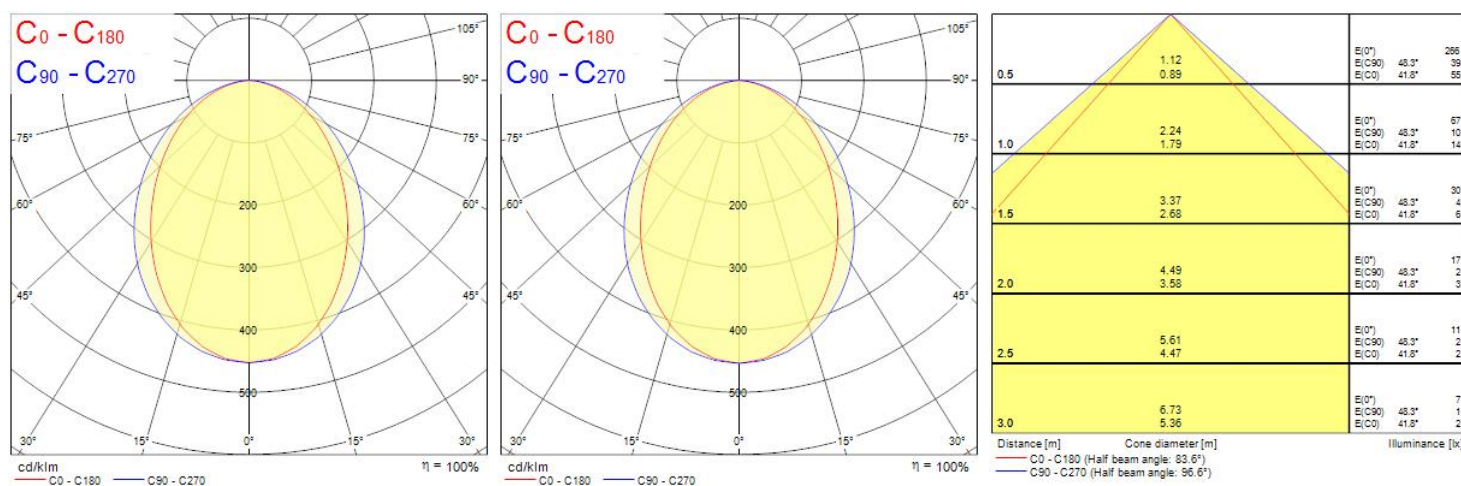

Concord

MC2 2.4M 4K DALIEM BLK OPAL 2071586

Light colour	Neutral White
CRI (Ra)	80
Colour Variation Initial (SDCM)	3
Glare control	< 24
Photobiological Risk Group	RG0
Luminous flux (emergency) (lm)	147
Luminous flux (emergency) (lm)	147
Total power consumption (W)	37
Electrical protection	Class I
Control gear type	Electronic ballast
Dimmable	Yes
Minimum dimming level (%)	1
Housing colour	Black
IP rating	IP20
IK rating	IK03
Product EAN number	5025768715862
Warranty	5 years
Useful luminous flux (#use)	4800
Dimming method	DALI

Photometry