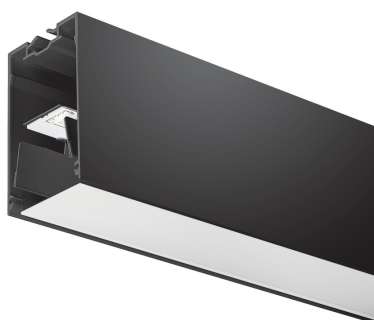

Concord

MC2 2.4M 4K DALIEM BLK OPAL
2071586

Features

- MC2 2.4M 4K DALIEM BLK OPAL LED luminaire, black RAL9005 finishing, direct distribution, trimless detail for a seamless finish, suitable for recessed, semi-recessed, surface-mounted or suspended installation either horizontally or vertically, various accessories available, compact and minimalist design based on the Golden Mean, ideal for offices, meeting rooms, corridors, education facilities, museums and libraries, extruded aluminium body, diffuser: opal, colour temperature: 4000K neutral white, total system power: 37W, total fixture output: 4800lm, emergency output: 147lm, luminaire efficacy: 130lm/W, LOR: 100%, colour rendering: Ra >80, LED Chromacity: 3 step MacAdam ellipse, lifespan: 66,000 hours L90B10, IR/UV free light source without heat radiation, operating voltage: 220-240V / 50-60Hz, drive current: 800mA, electronic driver, DALI dimmable, integral emergency: 3 hour maintained, electrical protection: CLASS I, IP20, suitable for internal environment only.

Product Overview

Product name	MC2 2.4M 4K DALIEM BLK OPAL
Technology	LED (3 SDCM)
Cap/Base	N/A
Housing	Aluminium
Mount	Ceiling recessed mounting
General application	Education, Hospitality, Office, Retail
ETIM Class	EC002892
Fixture luminous flux (lm)	4800
Luminaire efficacy (lm/W)	130
LOR (%)	100
Colour temperature (K)	4000

Photometry

Concord

MC2 2.4M 4K DALIEM BLK OPAL 2071586

Technical drawings

Data table

GENERAL DATA

Product name	MC2 2.4M 4K DALIEM BLK OPAL
Technology	LED (3 SDCM)
Cap/Base	N/A
Housing	Aluminium

Concord