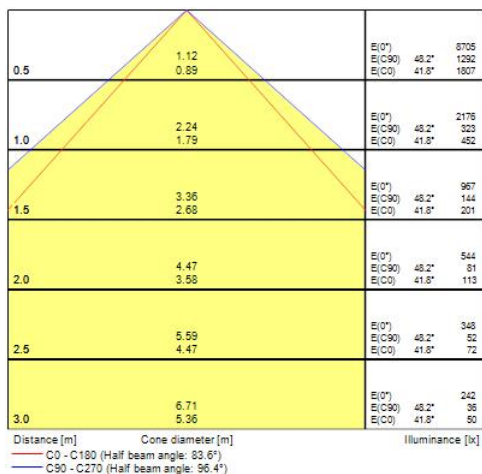

Concord

MC2 2.4M 4K DALIEM BLK OPAL 2071586

Technical drawings