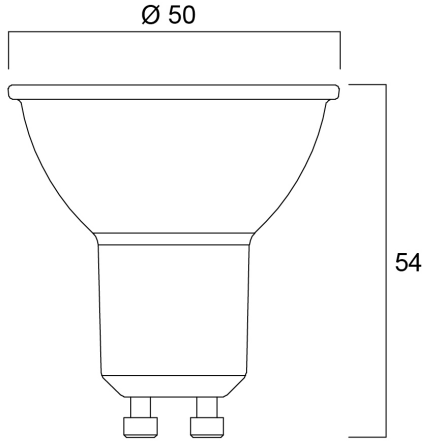

Features

- Compact, energy efficient and exceptional value LED GU10 lamp Same shape and size as halogen GU10 lamp Compact Cluster SMD technology enabling high efficiency with halogen look Reduced visible heat sink from the front Available in 36 degree beam angle High lumen efficacy 15,000 hours average rated life 3 years warranty

Product Overview

Product name	RefLED ES50 V6 610LM 840 36 SL
Technology	LED
Watt (Rated) (W)	7
Cap/Base	GU10
Fixture rating	Open
E-number FI	4741070
Colour temperature (K)	4000
CRI (Ra)	80
Colour Consistency (SDCM)	6
Colour Variation Initial (SDCM)	6
Photobiological Risk Group	RG1
Wattage (W)	7
Product EAN number	5410288291857
Warranty	3 years

Technical drawings

Data table

GENERAL DATA

Product name	RefLED ES50 V6 610LM 840 36 SL
Technology	LED
Watt (Rated) (W)	7
Cap/Base	GU10
Fixture rating	Open
Operating temperature range (°C)	-20°C...+40°C
Performance ambient temperature Tq (°C)	25
E-number FI	4741070
Warranty	3 years

RefLED ES50 V6 610LM 840 36 SL
0029185

Packaging inner depth (cm)	13.1
DUN14 (outer)	15410288291854
Packaging outer length / height (cm)	20.8

SAFETY DATA

Optimal operating condition (°C)	-20-40
Breakage cleaning instructions	Not applicable
Special purpose lamp	No
Dry applications use only	No
Suitable for household illumination	No
Safety message	Not Suitable for totally enclosed fixtures