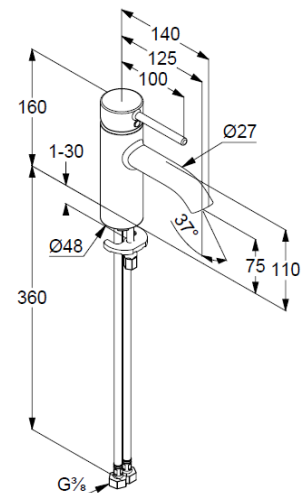

## Technische Daten/ Technical Data

KLUDI BOZZ, SmartStart  
single lever basin mixer 75  
DN 15

Ref.: 383893976

Finishes:  
39 matt black

Product description  
Manufacturer KLUDI GmbH & Co. KG  
Typ: KLUDI BOZZ, SmartStart  
single lever basin mixer 75  
Ref.: 383893976

basin mixer  
single lever mixer  
1-hole mounted  
solid lever, metal  
aerator, S-Pointer M18,5 PCA  
ceramic cartridge with hot water safety device  
middle position cold water  
flow rate at 3 bar 5 l/min.  
flexible hoses G3/8 DVGW approved  
rapid installation set  
EU taxonomy: max. 6 l/min. -  
Substantial Contribution (SC) possible

### Produktabbildung/ Product picture

### Maßzeichnung/ Dimensional drawing