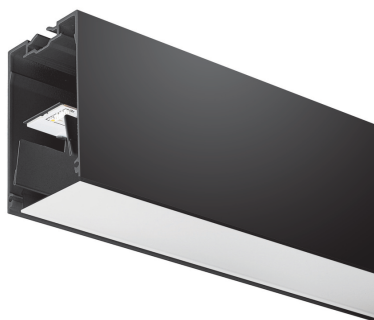

Concord

MC2 1.2M 4K DALIEM BLK OPAL 2071585

Features

- MC2 1.2M 4K DALIEM BLK OPAL LED luminaire, black RAL9005 finishing, direct distribution, trimless detail for a seamless finish, suitable for recessed, semi-recessed, surface-mounted or suspended installation either horizontally or vertically, various accessories available, compact and minimalist design based on the Golden Mean, ideal for offices, meeting rooms, corridors, education facilities, museums and libraries, extruded aluminium body, diffuser: opal, colour temperature: 4000K neutral white, total system power: 19W, total fixture output: 2400lm, emergency output: 147lm, luminaire efficacy: 126lm/W, LOR: 100%, colour rendering: Ra >80, LED Chromacity: 3 step MacAdam ellipse, lifespan: 66,000 hours L90B10, IR/UV free light source without heat radiation, operating voltage: 220-240V / 50-60Hz, drive current: 800mA, electronic driver, DALI dimmable, integral emergency: 3 hour maintained, electrical protection: CLASS I, IP20, suitable for internal environment only.

Product Overview

Product name	MC2 1.2M 4K DALIEM BLK OPAL
Technology	LED (3 SDCM)
Cap/Base	N/A
Housing	Aluminium
Mount	Ceiling recessed mounting
General application	Education, Hospitality, Office, Retail
ETIM Class	EC002892
Fixture luminous flux (lm)	2400
Luminaire efficacy (lm/W)	126
LOR (%)	100
Colour temperature (K)	4000

Concord

MC2 1.2M 4K DALIEM BLK OPAL 2071585

Light colour	Neutral White
CRI (Ra)	80
Colour Variation Initial (SDCM)	3
Glare control	< 24
Photobiological Risk Group	RG0
Luminous flux (emergency) (lm)	147
Luminous flux (emergency) (lm)	147
Total power consumption (W)	19
Electrical protection	Class I
Control gear type	Electronic ballast
Dimmable	Yes
Minimum dimming level (%)	1
Housing colour	Black
IP rating	IP20
IK rating	IK03
Product EAN number	5025768715855
Warranty	5 years
Useful luminous flux (#use)	2400
Dimming method	DALI