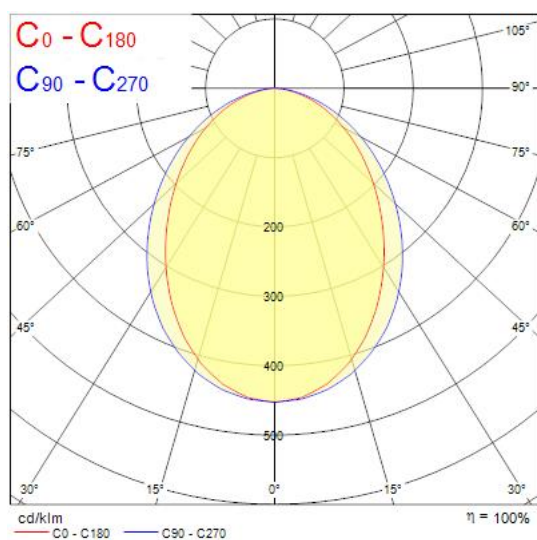

Concord

MC2 1.2M 4K DALIEM BLK OPAL 2071585

Light colour	Neutral White
CRI (Ra)	80
Colour Variation Initial (SDCM)	3
Glare control	< 24
Photobiological Risk Group	RG0
Luminous flux (emergency) (lm)	147
Luminous flux (emergency) (lm)	147
Total power consumption (W)	19
Electrical protection	Class I
Control gear type	Electronic ballast
Dimmable	Yes
Minimum dimming level (%)	1
Housing colour	Black
IP rating	IP20
IK rating	IK03
Product EAN number	5025768715855
Warranty	5 years
Useful luminous flux (#use)	2400
Dimming method	DALI

Photometry