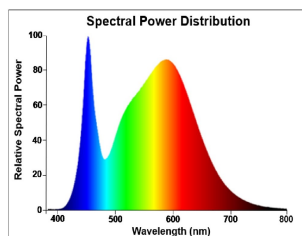

RefLED ES50

RefLED ES50 V6 610LM 840 36 SL

0029185