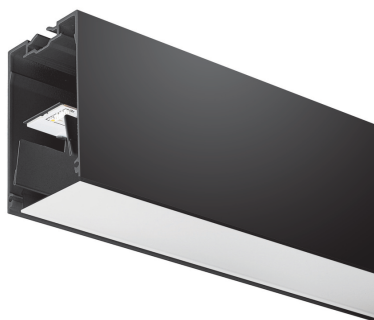

Concord

MC2 1.2M 4K DALIEM BLK OPAL 2071585

Features

- MC2 1.2M 4K DALIEM BLK OPAL LED luminaire, black RAL9005 finishing, direct distribution, trimless detail for a seamless finish, suitable for recessed, semi-recessed, surface-mounted or suspended installation either horizontally or vertically, various accessories available, compact and minimalist design based on the Golden Mean, ideal for offices, meeting rooms, corridors, education facilities, museums and libraries, extruded aluminium body, diffuser: opal, colour temperature: 4000K neutral white, total system power: 19W, total fixture output: 2400lm, emergency output: 147lm, luminaire efficacy: 126lm/W, LOR: 100%, colour rendering: Ra >80, LED Chromacity: 3 step MacAdam ellipse, lifespan: 66,000 hours L90B10, IR/UV free light source without heat radiation, operating voltage: 220-240V / 50-60Hz, drive current: 800mA, electronic driver, DALI dimmable, integral emergency: 3 hour maintained, electrical protection: CLASS I, IP20, suitable for internal environment only.

Product Overview

Product name	MC2 1.2M 4K DALIEM BLK OPAL
Technology	LED (3 SDCM)
Cap/Base	N/A
Housing	Aluminium
Mount	Ceiling recessed mounting
General application	Education, Hospitality, Office, Retail
ETIM Class	EC002892
Fixture luminous flux (lm)	2400
Luminaire efficacy (lm/W)	126
LOR (%)	100
Colour temperature (K)	4000

Photometry

Concord

MC2 1.2M 4K DALIEM BLK OPAL 2071585

Technical drawings

Data table

GENERAL DATA

Product name	MC2 1.2M 4K DALIEM BLK OPAL
Technology	LED (3 SDCM)
Cap/Base	N/A
Housing	Aluminium

Concord