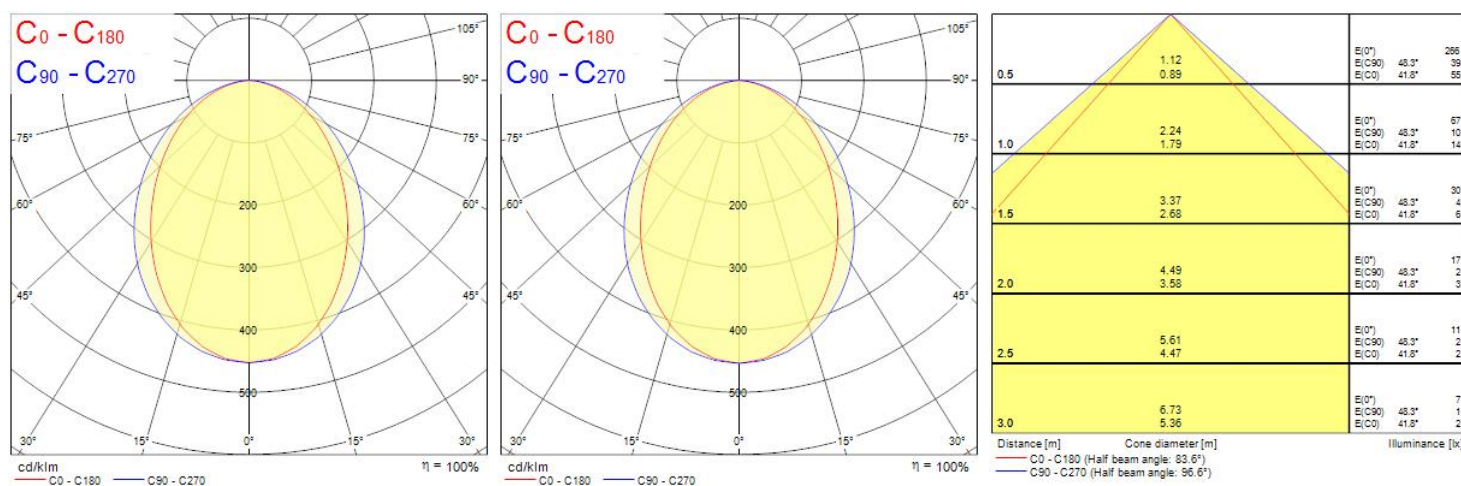

Concord

MC2 1.2M 4K DALIEM BLK OPAL 2071585

Light colour	Neutral White
CRI (Ra)	80
Colour Variation Initial (SDCM)	3
Glare control	< 24
Photobiological Risk Group	RG0
Luminous flux (emergency) (lm)	147
Luminous flux (emergency) (lm)	147
Total power consumption (W)	19
Electrical protection	Class I
Control gear type	Electronic ballast
Dimmable	Yes
Minimum dimming level (%)	1
Housing colour	Black
IP rating	IP20
IK rating	IK03
Product EAN number	5025768715855
Warranty	5 years
Useful luminous flux (#use)	2400
Dimming method	DALI

Photometry