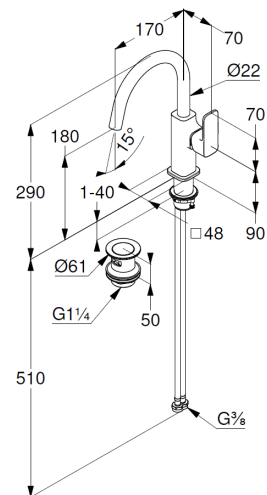

Technische Daten/ Technical Data

KLUDI RENON
single lever basin mixer
DN 15

Ref.: 420273975

Finishes:
39 matt black

Product description
Manufacturer KLUDI GmbH & Co. KG
Typ: KLUDI RENON
single lever basin mixer
Ref.: 420273975

basin mixer
single lever mixer
1-hole mounted
solid lever, metal
swivel spout (360°)
lateral actuation
aerator M18,5 PCA
ceramic cartridge with hot water safety device
flow rate at 3 bar 4,5 l/min.
flexible hoses G3/8 DVGW approved
shank-fixing
push open waste G1 1/4
for washbasin with overflow
EU taxonomy: max. 6 l/min. -
Substantial Contribution (SC) possible

Produktabbildung/ Product picture

Maßzeichnung/ Dimensional drawing

Durchfluss/ Flow rate