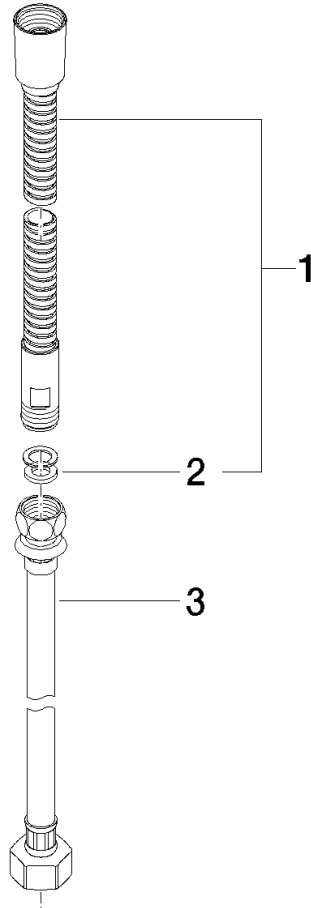

Metal shower hose in two parts 1/2" x 3/8" x 2250 mm - Brushed Durabronze (23kt Gold)

SERIES-VARIOUS

28 323 970 Product version from 10/1/2023

	Brushed Durabronze (23kt Gold)	28 323 970-28
	Chrome	28 323 970-00
	Brushed Platinum	28 323 970-06
	Platinum	28 323 970-08
	Durabronze (23kt Gold)	28 323 970-09
	Dark Chrome	28 323 970-19
	Light Gold (PVD)	28 323 970-26
	Brushed Light Gold (PVD)	28 323 970-27
	Matte Black	28 323 970-33
	Brushed Gold (PVD)	28 323 970-37
	Brushed Dark Brass (PVD)	28 323 970-39
	Brushed Bronze (PVD)	28 323 970-42
	Brushed Dark Bronze (PVD)	28 323 970-43
	Brushed Champagne (22kt Gold)	28 323 970-46
	Champagne (22kt Gold)	28 323 970-47
	Brushed Chrome	28 323 970-93
	Brushed Dark Platinum	28 323 970-99

**Metal shower hose in two parts 1/2" x 3/8" x 2250 mm - Brushed Durabronze
(23kt Gold)**

SERIES-VARIOUS

28 323 970 Product version from 10/1/2023

Metal shower hose in two parts 1/2" x 3/8" x 2250 mm - Brushed Durabronze
(23kt Gold)

SERIES-VARIOUS

28 323 970 Product version from 10/1/2023

Spare parts list

No.	Item Number	Name	Quantity used	Delivery time
3	12 505 970 90	High pressure hose 1/2" x 3/8" x 500 mm -	1.00	14
2	90 14 20 026 00 90	Washer 14 x 8 x 2 mm Centellen WS 3820 -	1.00	14
1	28 322 970-28	Metal shower hose 1/2" x 3/8" x 1750 mm - Brushed Durabross (23kt Gold)	1.00	40