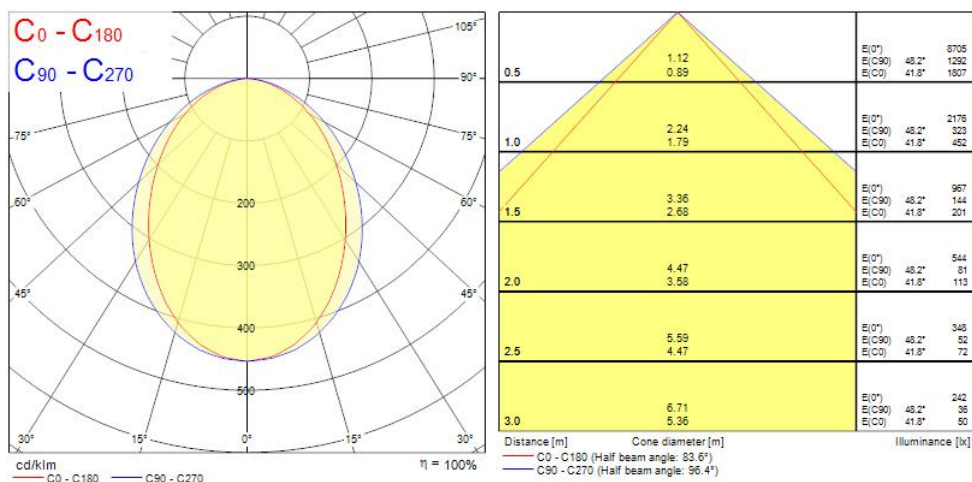

Concord

MC2 2.4M 4K DALI BLK OPAL 2071583

Light colour	Neutral White
CRI (Ra)	80
Colour Variation Initial (SDCM)	3
Glare control	< 24
Photobiological Risk Group	RG0
Total power consumption (W)	36
Electrical protection	Class I
Control gear type	Electronic ballast
Dimmable	Yes
Minimum dimming level (%)	1
Housing colour	Black
IP rating	IP20
IK rating	IK03
Product EAN number	5025768715831
Warranty	5 years
Useful luminous flux (#use)	4800
Dimming method	DALI

Photometry