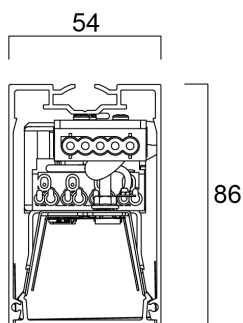

Concord

MC2 2.4M 4K DALI BLK OPAL
2071583

Technical drawings

Data table

GENERAL DATA

Product name	MC2 2.4M 4K DALI BLK OPAL
Technology	LED (3 SDCM)
Cap/Base	N/A
Housing	Aluminium
Mount	Ceiling recessed mounting
General application	Education, Hospitality, Office, Retail
Operating temperature range (°C)	1°C...+40°C
Performance ambient temperature Tq (°C)	25
ETIM Class	EC002892
E-number FI	4170350
Warranty	5 years

OPTICAL DATA

Useful luminous flux (#use)	4800
Fixture luminous flux (lm)	4800