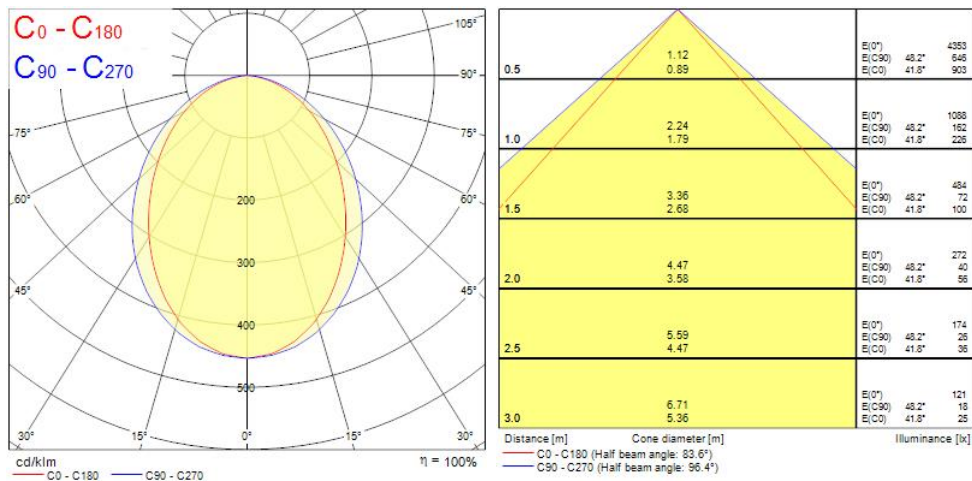

Concord

MC2 1.2M 4K DALI BLK OPAL 2071582

Light colour	Neutral White
CRI (Ra)	80
Colour Variation Initial (SDCM)	3
Glare control	< 24
Photobiological Risk Group	RG0
Total power consumption (W)	18
Electrical protection	Class I
Control gear type	Electronic ballast
Dimmable	Yes
Minimum dimming level (%)	1
Housing colour	Black
IP rating	IP20
IK rating	IK03
Product EAN number	5025768715824
Warranty	5 years
Useful luminous flux (#use)	2400
Dimming method	DALI

Photometry