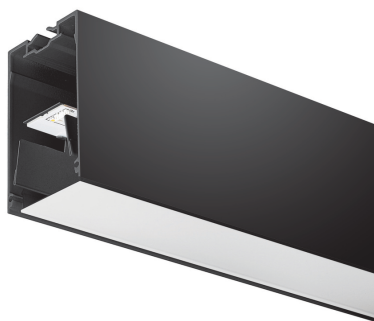

### Features

- MC2 1.2M 4K DALI BLK OPAL LED luminaire, black RAL9005 finishing, direct distribution, trimless detail for a seamless finish, suitable for recessed, semi-recessed, surface-mounted or suspended installation either horizontally or vertically, various accessories available, compact and minimalist design based on the Golden Mean, ideal for offices, meeting rooms, corridors, education facilities, museums and libraries, extruded aluminium body, diffuser: opal, colour temperature: 4000K neutral white, total system power: 18W, total fixture output: 2400lm, luminaire efficacy: 133lm/W, LOR: 100%, colour rendering: Ra >80, LED Chromacity: 3 step MacAdam ellipse, lifespan: 66,000 hours L90B10, IR/UV free light source without heat radiation, operating voltage: 220-240V / 50-60Hz, drive current: 800mA, electronic driver, DALI dimmable, electrical protection: CLASS I, IP20, suitable for internal internal environment only.

### Product Overview

Product name	MC2 1.2M 4K DALI BLK OPAL
Technology	LED (3 SDCM)
Cap/Base	N/A
Housing	Aluminium
Mount	Ceiling recessed mounting
General application	Education, Hospitality, Office, Retail
ETIM Class	EC002892
E-number FI	4170349
Fixture luminous flux (lm)	2400
Luminaire efficacy (lm/W)	133
LOR (%)	100
Colour temperature (K)	4000