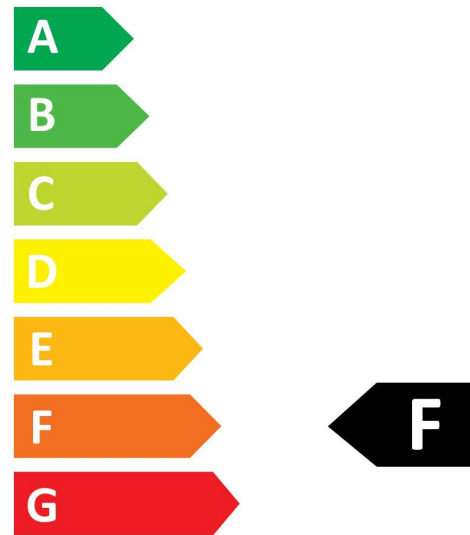

SYLVANIA

RefLED ES50 V6 610LM 830 36 SL5
0029184

Breakage cleaning instructions	Not applicable
Special purpose lamp	No
Dry applications use only	No
Suitable for household illumination	No
Safety message	Not Suitable for totally enclosed fixtures

Energy label

0029184

7
kWh/1000h

2019/2015

0029184

7
kWh/1000h

2019/2015