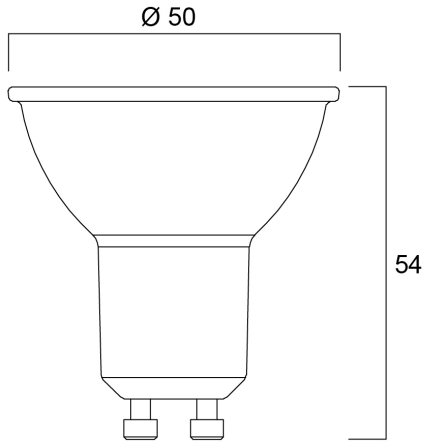

Features

- Compact, energy efficient and exceptional value LED GU10 lamp Same shape and size as halogen GU10 lamp Compact Cluster SMD technology enabling high efficiency with halogen look Reduced visible heat sink from the front Available in 36 degree beam angle High lumen efficacy 15,000 hours average rated life 3 years warranty

Product Overview

Product name	RefLED ES50 V6 610LM 830 36 SL5
Technology	LED
Watt (Rated) (W)	7
Cap/Base	GU10
Fixture rating	Open
Colour temperature (K)	3000
CRI (Ra)	80
Colour Consistency (SDCM)	6
Colour Variation Initial (SDCM)	6
Photobiological Risk Group	RG1
Wattage (W)	7
Product EAN number	5410288291840
Warranty	3 years

Technical drawings

Data table

GENERAL DATA

Product name	RefLED ES50 V6 610LM 830 36 SL5
Technology	LED
Watt (Rated) (W)	7
Cap/Base	GU10
Fixture rating	Open
Operating temperature range (°C)	-20°C...+40°C
Performance ambient temperature Tq (°C)	25
Warranty	3 years

LIFETIME DATA

Lifespan L70 B50	15000
Average life (Rated) (h)	15000

PHYSICAL DATA

Nominal Product Diameter (mm)	50
Weight (kg)	0.18

PACKAGING

Single packaging type	Carton
Product EAN number	5410288291840
Packaging single width (cm)	19.5
Packaging single depth (cm)	5.1
DUN14 (outer)	15410288291847
Packaging outer length / height (cm)	9.2