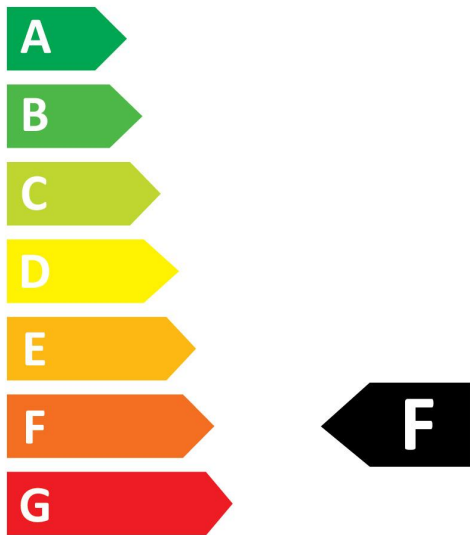

0029184

7
kWh/1000h

2019/2015