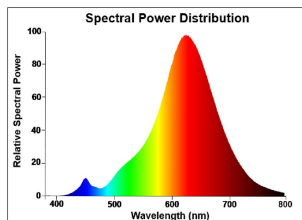

ToLEDo LifeStyle G190 GOLDEN DIMMABLE

ToLEDo LifeStyle G190 GL DIM 250LM E27 SL
0029982