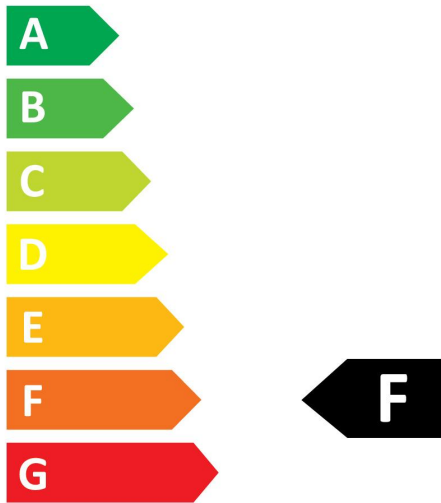

RefLED ES50

RefLED ES50 V6 610LM 830 36 SL5

0029184

Product features

- Compact, energy efficient and exceptional value LED GU10 lamp
- Same shape and size as halogen GU10 lamp
- Compact Cluster SMD technology enabling high efficiency with halogen look
- Reduced visible heat sink from the front
- Available in 36 degree beam angle
- High lumen efficacy
- 15,000 hours average rated life
- 3 years warranty

PRODUCT OVERVIEW

Product name	RefLED ES50 V6 610LM 830 36 SL5
Technology	LED
Watt (Rated) (W)	7
Type	LED exchangeable
Cap/Base	GU10
Fixture rating	Open
General application	Hospitality, Museums & Galleries, Residential & Consumer
ETIM Class	EC001959
Warranty	3 years
Colour temperature (K)	3000
Light colour	Warm White
CRI (Ra)	80
Colour Variation Initial (SDCM)	SDCM6
Colour Consistency (SDCM)	6
Beam Angle (°)	36
Photobiological Risk Group	RG1
Wattage (W)	7
Dimmable	No
Average life (Nominal) (h)	15000
Product EAN number	5410288291840

RefLED ES50

RefLED ES50 V6 610LM 830 36 SL5

0029184

Operating temperature range (°C)	-20°C...+40°C
Performance ambient temperature Tq (°C)	25
ETIM Class	EC001959
Warranty	3 years

Optical data

Colour temperature (K)	3000
Light colour	Warm White
CRI (Ra)	80
Colour Variation Initial (SDCM)	SDCM6
Colour Consistency (SDCM)	6
Luminous Intensity (cd)	1350
Beam Angle (°)	36
Photobiological Risk Group	RG1
Lumen maintenance at end of nominal life (%)	70

2019/2015

SYLVANIA

RefLED ES50

RefLED ES50 V6 610LM 830 36 SL5

0029184

0029184

7
kWh/1000h

2019/2015