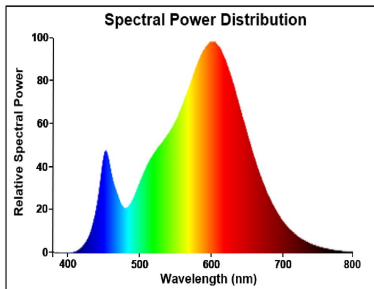

RefLED ES50

RefLED ES50 V6 610LM 830 36 SL5

0029184

Packaging single depth (cm)	5.1
DUN14 (outer)	15410288291847
Units per outer package	6
Packaging outer length / height (cm)	9.2
Packaging outer width (cm)	20.2
Packaging outer depth (cm)	32.3

Safety data

Optimal operating condition (°C)	-20-40
Breakage cleaning instructions	Not applicable
Special purpose lamp	No
Dry applications use only	Yes
Suitable for household illumination	Yes
Safety message	Not Suitable for totally enclosed fixtures

PHOTOMETRY