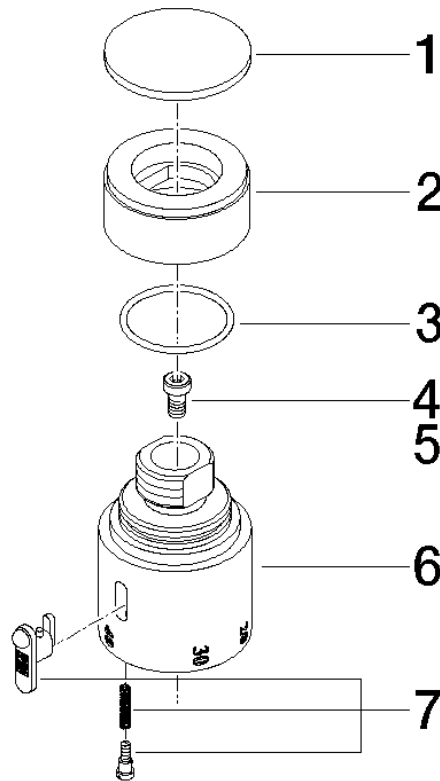

11 420 220 Product version from 4/1/2025

	Durabronz (23kt Gold)	11 420 220-09
	Chrome	11 420 220-00
	Brushed Platinum	11 420 220-06
	Platinum	11 420 220-08
	Brushed Bronze (PVD)	11 420 220-42

Temperature control handle - Durabronz (23kt Gold)

SERIES-VARIOUS

11 420 220 Product version from 4/1/2025

11 420 220 Product version from 4/1/2025

Parts for other finishes can be found here: Chrome

Spare parts list

No.	Item Number	Name	Quantity used	Delivery time
6	09 17 33 002-09	Handle for thermostat Ø 47 x 50 mm - Durabron (23kt Gold)	1.00	-
Spare part can no longer be ordered, please order the replacement item				
5	09 30 33 004 90	Mounting 5 x 10 mm -	1.00	14
1	09 20 31 005-09	Cover Ø 45 x 8 mm - Durabron (23kt Gold)	1.00	-
Spare part can no longer be ordered, please order the replacement item				
7	90 21 33 020 00 90	Regulating insert for thermostat Safety button black -	1.00	14
3	09 14 10 040 90	O-Ring 31,0 x 2,0 mm -	1.00	14
4	90 30 30 027 00 90	Mounting Cylinder head screw with hexagon socket M5 x 10 mm -	1.00	14
2	09 20 22 021-09	Handle Ø 45 x 20 mm - Durabron (23kt Gold)	1.00	-
Spare part can no longer be ordered, please order the replacement item				