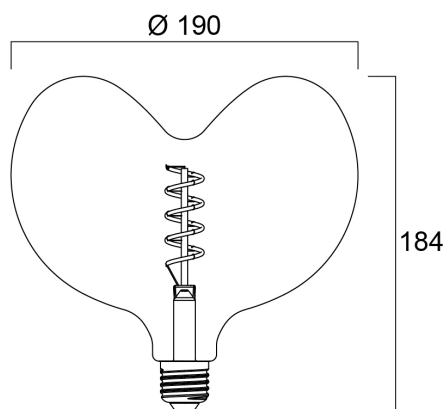

ToLEDo LifeStyle G190 GL DIM 250LM E27 SL

Item No: 0029982

SYLVANIA

New state-of-the-art designer lamps for decorative and hospitality applications Unconventional design that looks good on both off and on Flexible LED filament construction Dimming functionality helps to vary lighting scene as lamps can be dimmed from 100% to 10% and reduce energy consumption Low power - only 4W Lumen output - 150lm 2000K colour temperature to create an intimate atmosphere Good colour rendering - CRI 80 15,000 hours average rated life. Last 15 times longer than incandescent lamps Perfectly complements Sylvania E27 SylPendant range available in brass, copper, white and black finish Omni-directional light distribution More than 100,000X switching cycles 3 years warranty

Technical Assets

Dimensions (mm)

Photometrics

ToLEDo LifeStyle G190 GL DIM 250LM E27 SL

Item No: 0029982

SYLVANIA

General data

Product name	ToLEDo LifeStyle G190 GL DIM 250LM E27 SL
Technology	LED
Watt (Rated) (W)	4
Cap/Base	E27
Fixture rating	Open
General application	Hospitality
Operating temperature range (°C)	-20°C...+40°C
Performance ambient temperature Tq (°C)	25
ETIM Class	EC001959
Warranty	3 years

Lifetime data

Lifespan L70 B50	15000
Average life (Nominal) (h)	15000
Average life (Rated) (h)	15000

Physical data

Nominal Product Length (mm)	184
Nominal Product Diameter (mm)	190
Weight (kg)	0.221

ToLEDo LifeStyle G190 GL DIM 250LM E27 SL

Item No: 0029982

Packaging

Product EAN number	5410288299822
Packaging single length / height (cm)	22.5
Packaging single width (cm)	21.0
Packaging single depth (cm)	21.5
DUN14 (inner)	15410288299829
Units per outer package	2
Packaging outer length / height (cm)	46.5
Packaging outer width (cm)	22.5
Packaging outer depth (cm)	23.0