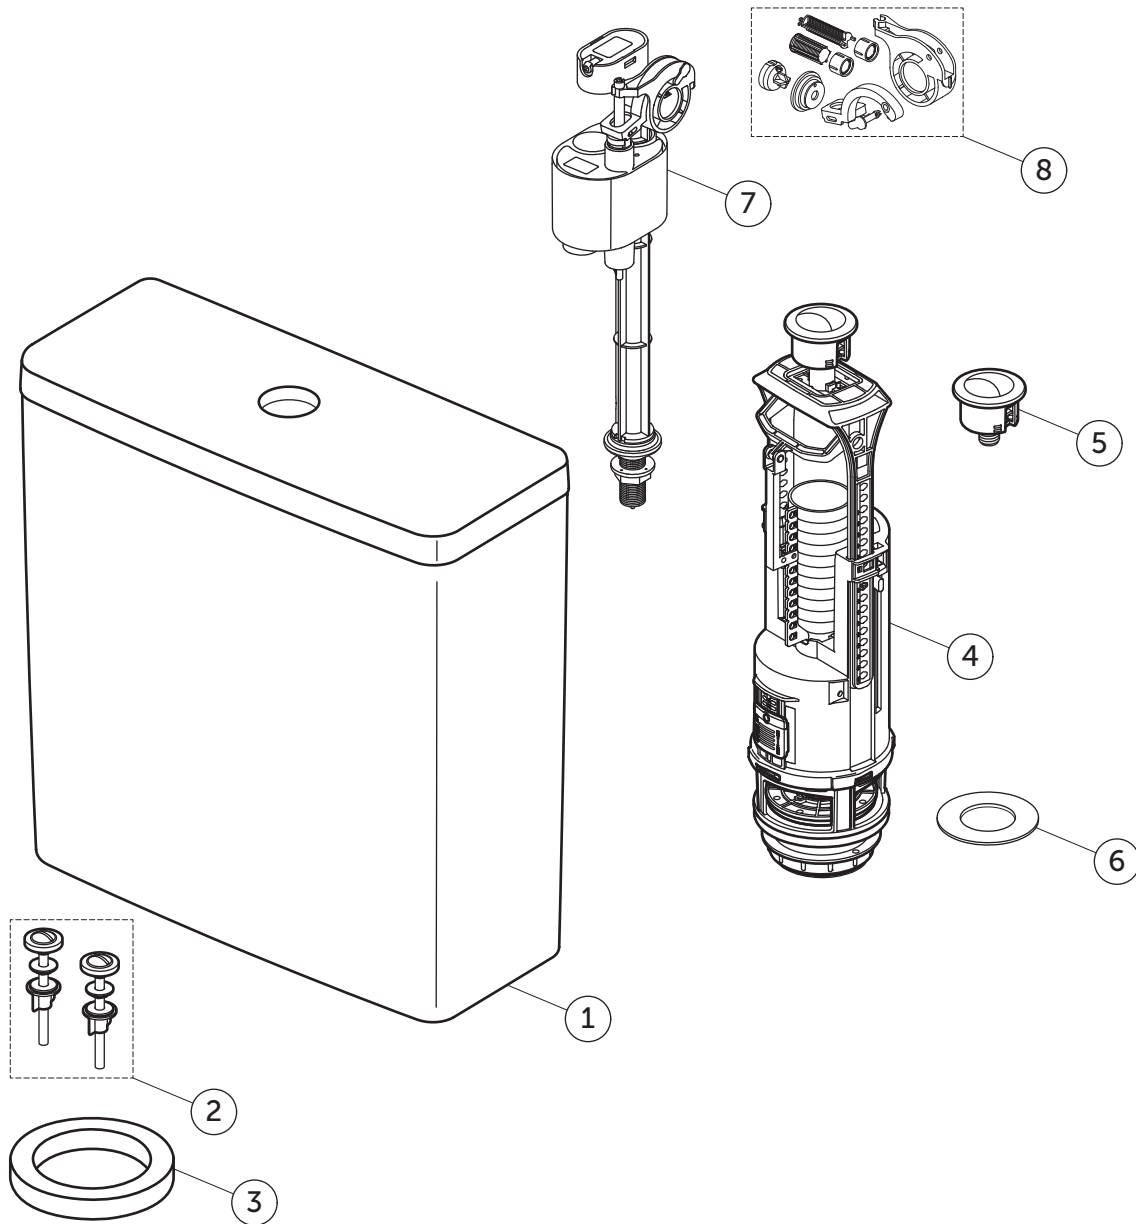

SPARE PARTS

E271001

Close Coupled Tank
BI; 4.5/3 L

LDV

Item	Description	Spare Code
1	CC TANK + LID BI WHT	EW20901
2	CISTERN FIXATION SET INOX 60MM	PV00867
3	SP C/C STICKY WASHER 98X68X15MM	WV03967
4	OUTLET VALVE EU NO LOGO	RV24367
5	TANK RIM BUTTON EU NO LOGO	RV24567
6	SPARE SEAL FOR OUTLET VALVE EU	RV24867
7	SP TT BI VALVE BRASS 3/8 EU T6503	TV93267
8	SET DIAPHRAGM + FILTER FOR SIDE INLET EU	RV24767