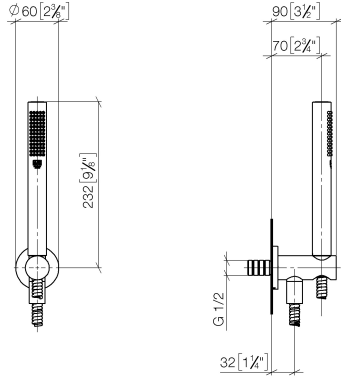

Technical data:

- rosette Ø 60 mm
- 1/2" connection

Notes:

Intrinsic protection against back flow.

Recommended miscellaneous

Concealed wall elbow -

35 085 970 90

- min. recess depth 90 mm
- max. recess depth 163 mm

27 802 660 Product version up to 6/3/2020

mm [inches]

Flow rate chart

Codes & Standards

DIN 4109

EN 1717

ISO 3822

Scottish Water
Byelaws

UK Water Supply
Regulations

Ü-Zeichen

Hand shower set with integrated shower holder - Chrome

SERIES SPECIFIC

27 802 660 Product version up to 6/3/2020

Certificates and sustainability

Belgaqua_24-007-2 LGA_29

LGA_29

WRAS_250402

Spare parts list

No.	Item Number	Name	Quantity used	Delivery time
4	90 14 20 026 00 90	Washer 14 x 8 x 2 mm Centellen WS 3820 -	1.00	14
2	28 490 660-00	Wall elbow with integrated shower holder - Chrome	1.00	20
3	90 30 02 072 00-00	Metal shower hose 1/2" x 3/8" x 1250 mm - Chrome	1.00	20
1	28 029 979-00	SERIES-VARIOUS Hand shower - Chrome	1.00	14