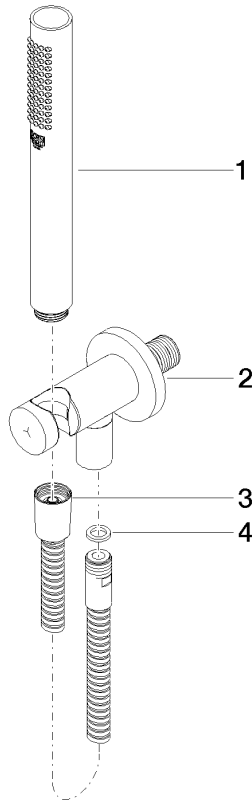

27 802 660 Product version up to 6/3/2020

- COMPACT RAIN, max. flow rate 15 l/min (at 3 bar)
- with anti-scale system
- 3/8" shower outlet
- metal shower hose 1250mm with integrated anti-twist protection

Technical data:

- rosette Ø 60 mm
- 1/2" connection

Notes:

Intrinsic protection against back flow.

Recommended miscellaneous

Concealed wall elbow -

35 085 970 90

- min. recess depth 90 mm
- max. recess depth 163 mm

UK Water Supply
Regulations

Ü-Zeichen

Hand shower set with integrated shower holder - Chrome

SERIES SPECIFIC

27 802 660 Product version up to 6/3/2020

Certificates and sustainability

Belgaqua_24-007-2 LGA_29

LGA_29

WRAS_250402

Spare parts list

No.	Item Number	Name	Quantity used	Delivery time
4	90 14 20 026 00 90	Washer 14 x 8 x 2 mm Centellen WS 3820 -	1.00	14
2	28 490 660-00	Wall elbow with integrated shower holder - Chrome	1.00	20
3	90 30 02 072 00-00	Metal shower hose 1/2" x 3/8" x 1250 mm - Chrome	1.00	20
1	28 029 979-00	SERIES-VARIOUS Hand shower - Chrome	1.00	14