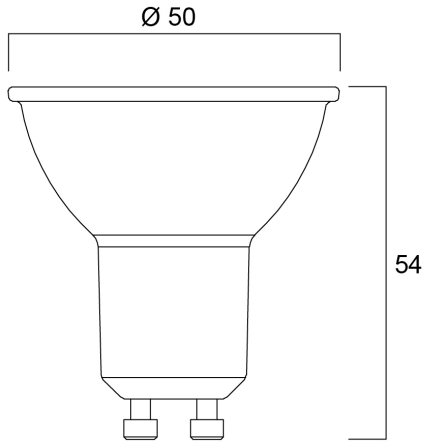

Features

- Compact, energy efficient and exceptional value LED GU10 lamp Same shape and size as halogen GU10 lamp Compact Cluster SMD technology enabling high efficiency with halogen look Reduced visible heat sink from the front Available in 36 degree beam angle High lumen efficacy 15,000 hours average rated life 3 years warranty

Product Overview

Product name	RefLED ES50 V6 610LM 830 36 SL
Technology	LED
Watt (Rated) (W)	7
Cap/Base	GU10
Fixture rating	Open
E-number FI	4741069
Colour temperature (K)	3000
CRI (Ra)	80
Colour Consistency (SDCM)	6
Colour Variation Initial (SDCM)	6
Photobiological Risk Group	RG1
Wattage (W)	7
Product EAN number	5410288291833
Warranty	3 years

Technical drawings

Data table

GENERAL DATA

Product name	RefLED ES50 V6 610LM 830 36 SL
Technology	LED
Watt (Rated) (W)	7
Cap/Base	GU10
Fixture rating	Open
Operating temperature range (°C)	-20°C...+40°C
Performance ambient temperature Tq (°C)	25
E-number FI	4741069
Warranty	3 years

RefLED ES50 V6 610LM 830 36 SL
0029183

Packaging inner depth (cm)	13.1
DUN14 (outer)	15410288291830
Packaging outer length / height (cm)	20.8

SAFETY DATA

Optimal operating condition (°C)	-20-40
Breakage cleaning instructions	Not applicable
Special purpose lamp	No
Dry applications use only	No
Suitable for household illumination	No
Safety message	Not Suitable for totally enclosed fixtures