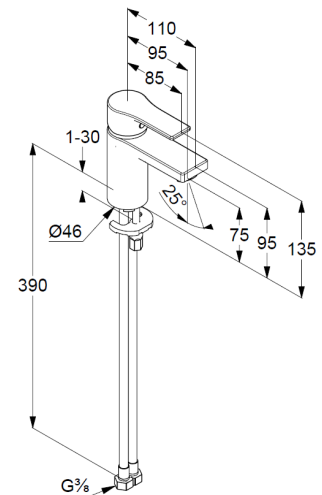

basin mixer
single lever mixer
1-hole mounted
solid handle, metal
aerator M24
ceramic cartridge with hot water safety device
middle position cold water
flow rate at 3 bar 5 l/min.
flexible hoses G 3/8 DVGW approved
rapid installation set
EU taxonomy: max. 6 l/min. -
Substantial Contribution (SC) possible

Produktabbildung/ Product picture

Maßzeichnung/ Dimensional drawing

Durchfluss/ Flow rate