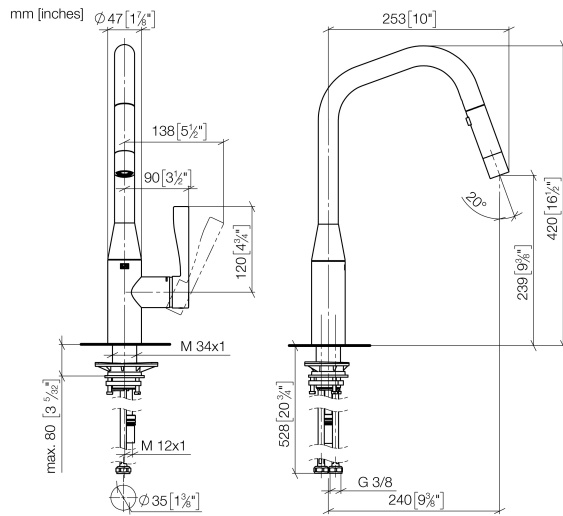

33 875 895 Product version from 2/26/2015 to 10/30/2024