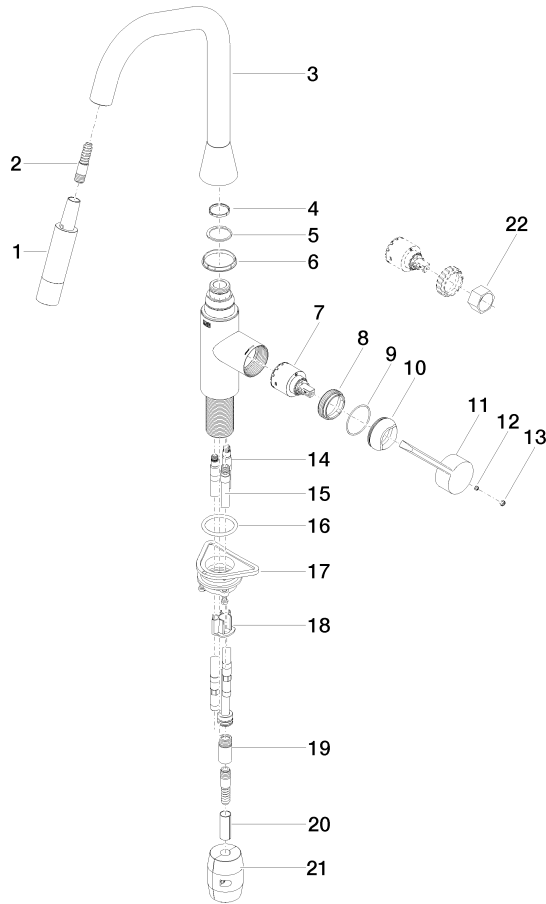

SYNC Single-lever mixer Pull-down with spray function - Brushed Platinum

SYNC

33 875 895 Product version from 2/26/2015 to 10/30/2024

Spare parts list

No.	Item Number	Name	Quantity used	Delivery time
1	90 12 11 148 00-06	Rinsing spray - Brushed Platinum	1.00	-
Spare part can no longer be ordered, please order the replacement item				
16	09 14 10 036 90	O-Ring 36,0 x 4,0 mm -	1.00	14
21	04 21 50 010 00 90	Weight for kitchen spray hoses 220g -	1.00	14
2	04 30 02 120 00-85	Tube M12x1 x M12x1 x 1800 mm - Stainless Steel	1.00	20
11	09 20 89 020-06	Handle Lever 142 x 44,50 x 23 mm - Brushed Platinum	1.00	20
22	90 30 09 031 00 90	Spanner Cartridge screw connection -	1.00	14
8	09 23 10 072 90	Mounting Nut M38 x 1 -	1.00	-
Spare part can no longer be ordered, please order the replacement item				
	09231013490	Nut -		
20	09 30 03 038 90	Tube slotted Ø 12 x 0,8 x 35 mm -	1.00	14
13	90 31 20 087 00-06	Plug with O-ring Ø 7 x 2,1 mm - Brushed Platinum	1.00	20
9	09 14 10 190 90	O-Ring EPDM 70 38,0 x 1,5 mm -	1.00	14
5	09 28 10 162 90	Ring Ø 32 x 1 mm -	1.00	14
12	90 31 11 063 00 90	Mounting Threaded pin with hexagon socket with cup point M5 x 4 mm -	1.00	14
15	04 28 20 066 00 90	Connection Ø 16 x 285 mm -	1.00	-
Spare part can no longer be ordered, please order the replacement item				
	0428200670090	Pipe -		
18	09 20 93 056 90	Hose guide 30 x 22,2 x 25 mm -	1.00	14
17	04 30 11 040 00 90	Mounting for sink unit deck mounting with spacer M34 x 1 -	1.00	14
19	90 24 03 253 00 90	Adapter Ø 16 x 35 mm -	1.00	14
3	90 28 22 301 00-06	Spout 300 x 250 x 64 mm - Brushed Platinum	1.00	20
14	04 30 04 098 00 90	High pressure hose M8x1 x 600 mm -	4.00	-
Spare part no longer available, please select one of the following items				
	0430041010090	High pressure hose M8x1 x 3/8" x 600 mm -		
	0430041030090	High pressure hose M8x1 x 9/16" x 600 mm -		
6	09 28 10 161 90	Ring 42,99 x 5 x 42,95 mm -	1.00	14
10	09 28 30 030-06	Cover Ø 42 x 17 mm - Brushed Platinum	1.00	20
4	09 28 10 160 90	Ring 25,63 x 2,8 x 25,95 mm -	1.00	14
7	90 15 05 046 05 90	Single-lever mixer cartridge insert 45° with fastening nut and adapter key , torque wrench Ø 35 mm x 58,6 mm -	1.00	14