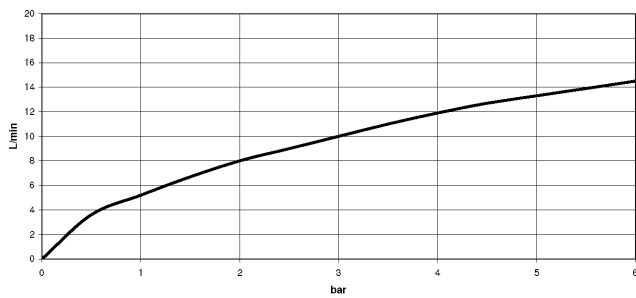

Flow rate chart

Codes & Standards

DIN 4109

EN 1717

Executive Order
no. 1007

ISO 3822

Ü-Zeichen