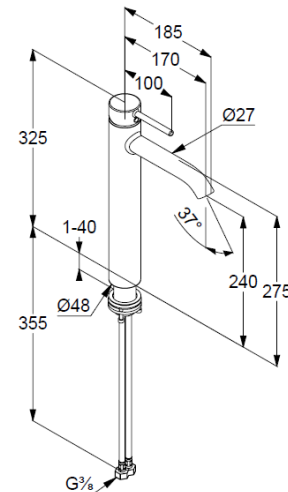

single lever basin mixer for washbowls

Ref.: 382865376

washbowl mixer

single lever mixer

1-hole mounted

solid lever, metal

aerator, S-Pointer M18,5 PCA

ceramic cartridge with hot water safety device

flow rate at 3 bar 5 l/min.

flexible hoses G3/8 DVGW approved

shank-fixing

EU taxonomy: max. 6 l/min. -

Substantial Contribution (SC) possible

Produktabbildung/ Product picture

Maßzeichnung/ Dimensional drawing