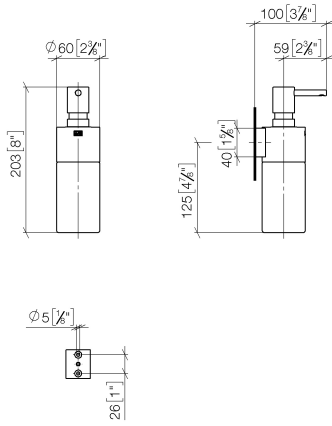

83 435 970 Product version from 10/1/2023

- bottle made of crystal glass, matt
- width 60mm
- height 200 mm
- 250 ml bottle
- 96mm projection

	Brushed Platinum	83 435 970-06
	Chrome	83 435 970-00
	Platinum	83 435 970-08
	Dark Chrome	83 435 970-19
	Light Gold (PVD)	83 435 970-26
	Brushed Light Gold (PVD)	83 435 970-27
	Brushed Durabrass (23kt Gold)	83 435 970-28
	Matte Black	83 435 970-33
	Brushed Gold (PVD)	83 435 970-37
	Brushed Dark Brass (PVD)	83 435 970-39
	Brushed Bronze (PVD)	83 435 970-42
	Brushed Dark Bronze (PVD)	83 435 970-43
	Brushed Champagne (22kt Gold)	83 435 970-46
	Champagne (22kt Gold)	83 435 970-47
	Brushed Chrome	83 435 970-93
	Brushed Dark Platinum	83 435 970-99

83 435 970 Product version from 10/1/2023

mm [inches]

83 435 970 Product version from 10/1/2023

Parts for other finishes can be found here: [Chrome](#)

### Spare parts list

No.	Item Number	Name	Quantity used	Delivery time
6	08 10 10 530-06	Holder for glass holder + dispenser 40 x 34 x 15 mm - Brushed Platinum	1.00	-
Spare part can no longer be ordered, please order the replacement item				
2	90 10 10 525 00-06	Dispenser Retainer, wall-mounting Ø 60 x 49 mm - Brushed Platinum	1.00	20
4	09 30 30 093 90	Mounting Cylinder head screw with hexagon socket with low profile, without key guide M5 x 10 mm -	1.00	14
5	05 30 31 025 00 90	Mounting Bolt Round head 4,5 x 60 mm -	1.00	14
3	90 90 04 001 00 82	Bottle for lotion dispenser -	1.00	14
1	90 10 10 535 00-06	Lotion dispenser - Brushed Platinum	1.00	20