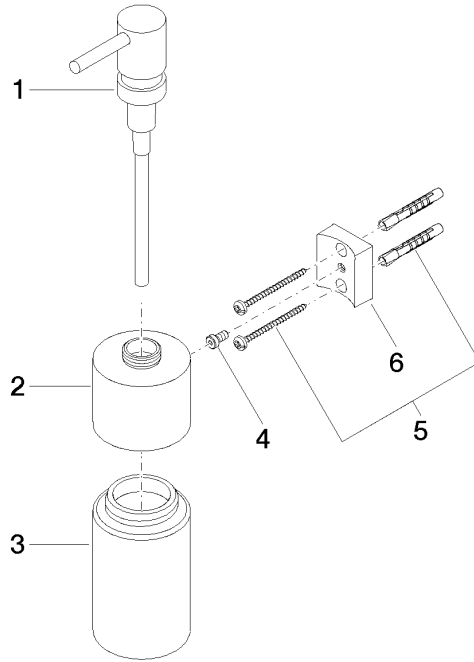

83 435 970 Product version from 10/1/2023

- bottle made of crystal glass, matt
- width 60mm
- height 200 mm
- 250 ml bottle
- 96mm projection

	Brushed Platinum	83 435 970-06
	Chrome	83 435 970-00
	Platinum	83 435 970-08
	Dark Chrome	83 435 970-19
	Light Gold (PVD)	83 435 970-26
	Brushed Light Gold (PVD)	83 435 970-27
	Brushed Durabrass (23kt Gold)	83 435 970-28
	Matte Black	83 435 970-33
	Brushed Gold (PVD)	83 435 970-37
	Brushed Dark Brass (PVD)	83 435 970-39
	Brushed Bronze (PVD)	83 435 970-42
	Brushed Dark Bronze (PVD)	83 435 970-43
	Brushed Champagne (22kt Gold)	83 435 970-46
	Champagne (22kt Gold)	83 435 970-47
	Brushed Chrome	83 435 970-93
	Brushed Dark Platinum	83 435 970-99

83 435 970 Product version from 10/1/2023

mm [inches]

83 435 970 Product version from 10/1/2023

Parts for other finishes can be found here: [Chrome](#)

### Spare parts list

No.	Item Number	Name	Quantity used	Delivery time
6	08 10 10 530-06	Holder for glass holder + dispenser 40 x 34 x 15 mm - Brushed Platinum	1.00	-
Spare part can no longer be ordered, please order the replacement item				
2	90 10 10 525 00-06	Dispenser Retainer, wall-mounting Ø 60 x 49 mm - Brushed Platinum	1.00	20
4	09 30 30 093 90	Mounting Cylinder head screw with hexagon socket with low profile, without key guide M5 x 10 mm -	1.00	14
5	05 30 31 025 00 90	Mounting Bolt Round head 4,5 x 60 mm -	1.00	14
3	90 90 04 001 00 82	Bottle for lotion dispenser -	1.00	14
1	90 10 10 535 00-06	Lotion dispenser - Brushed Platinum	1.00	20