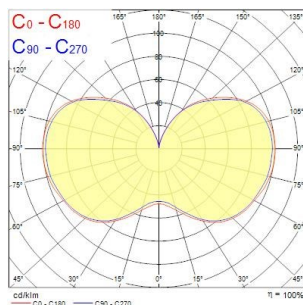

ToLEDo Performer T-Series

ToLEDo Performer T60 2300LM 840 E27 SL

0028369

Product features

- Direct retrofit replacement for high-pressure mercury vapor lamps (HPMV) 50,000 hours average rated lifetime Up to 78% energy saving compared to the standard high-pressure mercury vapor lamps Mercury-free solution Lower maintenance cost High lumen efficacy Dual operating mode - compatible with HPMV magnetic ballast and also, suitable for AC direct mains 120-240V operation High surge voltage protection: 4kV Suitable for both open and enclosed luminaires Wide light distribution High switching cycles - 200,000X High colour rendering - CRI80 Minimum and maximum operating temperature: -30°C to 50°C

PRODUCT OVERVIEW

Product name	ToLEDo Performer T60 2300LM 840 E27 SL
Technology	LED
Watt (Rated) (W)	18
Cap/Base	E27
Fixture rating	Open
General application	Logistics & Industry
ETIM Class	EC001959
E-number FI	4844489
Warranty	5 years
Useful luminous flux (Fuse)	2300
Luminous flux (lm)	2300
Correlated colour temperature (k)	4000
Light colour	Cool White
CRI (Ra)	80
Colour Variation Initial (SDCM)	SDCM6
Photobiological Risk Group	RG1
Power consumption (W)	18
Wattage (W)	18
Dimmable	No
Average life (Nominal) (h)	50000
Product EAN number	5410288283692

PHOTOMETRY