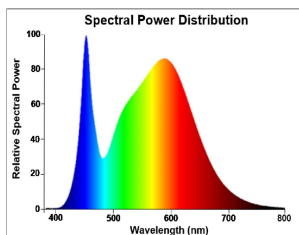

PHOTOMETRY