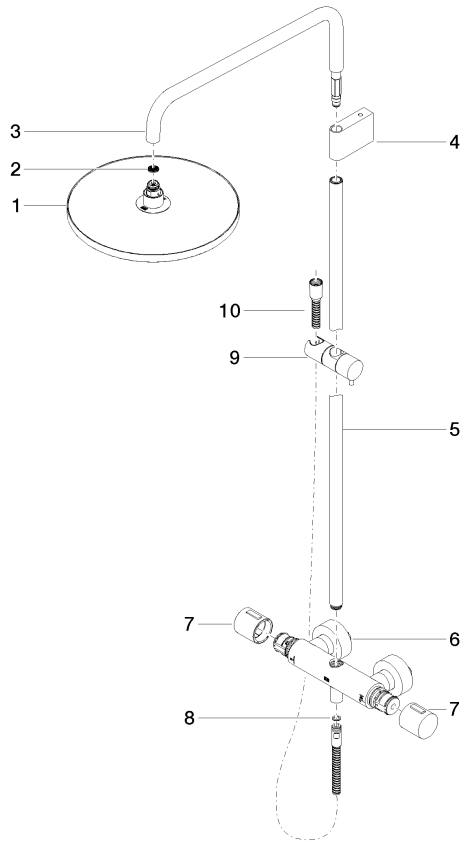

- rotary diverter with volume control and shut-off function
- slide-on rosettes Ø 70 mm
- metal shower hose 1750mm with integrated anti-twist protection
- slide bar

Technical data:

- shower with fixed riser projection 453mm
- height of fittings up to rain shower (bottom edge) 1009mm
- height of fittings up to top edge of elbow 1150mm
- Pipe diameter 23.5 mm
- gauge 150 mm - 13 mm
- 1/2" connection

Required miscellaneous

	SERIES-VARIOUS Hand shower - Platinum	28 029 979-08
---	--	---------------

34 460 979 Product version from 4/1/2024

mm [inches]
1:10

Flow rate chart

Codes & Standards

DIN 4109	EN 1111	EN 1717	ISO 3822
Scottish Water Byelaws	UK Water Supply Regulations	Ü-Zeichen	

Showerpipe with shower thermostat without hand shower - Platinum

SERIES SPECIFIC

34 460 979 Product version from 4/1/2024

Certificates and sustainability

DVGW_DW-
6509DN0

LGA_38

Belgaqua_21-032-2 WRAS_2204

EPD-DOR-20230287
-IBA1-EN
Environmental.prod
uct-declarat

Belgaqua_25-342-2

Spare parts list

No.	Item Number	Name	Quantity used	Delivery time
	4 90 17 11 150 00-08	Holder for rain showers 140 x 95 x 90 mm - Platinum	1.00	54
	6 04 17 01 250 00-08	Connection for thermostat deck mounting with 2-way diverter 281 x 126 x 104 mm - Platinum	1.00	54
	7 90 17 33 015 00-08	Handle for thermostat Ø 48 x 48 mm - Platinum	2.00	54
	2 09 23 01 039 90	Sieve seal Ø 19 x 5,5 mm -	1.00	14
	1 04 12 05 091 00-08	Rainshower round Ø 300 mm - Platinum	1.00	54
	3 90 28 22 348 00-08	Pipe 505 x 110 x 345 mm - Platinum	1.00	54
	10 28 322 970-08	Metal shower hose 1/2" x 3/8" x 1750 mm - Platinum	1.00	54
	8 90 14 20 026 00 90	Washer 14 x 8 x 2 mm Centellen WS 3820 -	1.00	14
	9 12 570 970-08	Slide unit - Platinum	1.00	54
	5 90 28 22 349 00-08	Pipe Ø 23,5 x 911,5 mm - Platinum	1.00	54