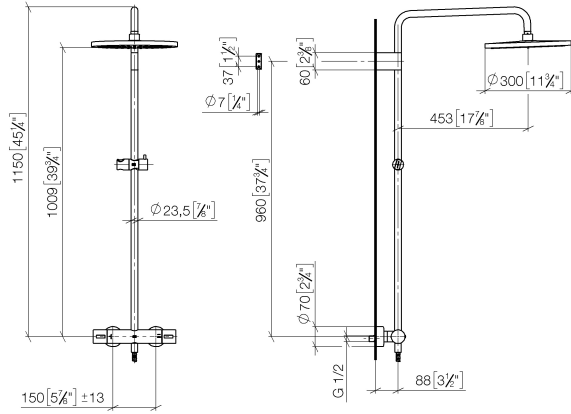

- rotary diverter with volume control and shut-off function
- slide-on rosettes Ø 70 mm
- metal shower hose 1750mm with integrated anti-twist protection
- slide bar

Technical data:

- shower with fixed riser projection 453mm
- height of fittings up to rain shower (bottom edge) 1009mm
- height of fittings up to top edge of elbow 1150mm
- Pipe diameter 23.5 mm
- gauge 150 mm - 13 mm
- 1/2" connection

Required miscellaneous

	Hand shower FlowReduce 130 mm - Platinum	28 016 979-08 0010
---	---	--------------------

Required miscellaneous

	SERIES-VARIOUS Hand shower FlowReduce - Platinum	28 025 979-08 0010
---	---	--------------------

Required miscellaneous

	SERIES-VARIOUS Hand shower - Platinum	28 029 979-08
---	--	---------------

34 460 979 Product version from 4/1/2024

mm [inches]
1:10

Flow rate chart

Codes & Standards

DIN 4109	EN 1111	EN 1717	ISO 3822
Scottish Water Byelaws	UK Water Supply Regulations	Ü-Zeichen	

Belgaqua_25-342-2

Spare parts list

No.	Item Number	Name	Quantity used	Delivery time
	4 90 17 11 150 00-08	Holder for rain showers 140 x 95 x 90 mm - Platinum	1.00	54
	6 04 17 01 250 00-08	Connection for thermostat deck mounting with 2-way diverter 281 x 126 x 104 mm - Platinum	1.00	54
	7 90 17 33 015 00-08	Handle for thermostat Ø 48 x 48 mm - Platinum	2.00	54
	2 09 23 01 039 90	Sieve seal Ø 19 x 5,5 mm -	1.00	14
	1 04 12 05 091 00-08	Rainshower round Ø 300 mm - Platinum	1.00	54
	3 90 28 22 348 00-08	Pipe 505 x 110 x 345 mm - Platinum	1.00	54
	10 28 322 970-08	Metal shower hose 1/2" x 3/8" x 1750 mm - Platinum	1.00	54
	8 90 14 20 026 00 90	Washer 14 x 8 x 2 mm Centellen WS 3820 -	1.00	14
	9 12 570 970-08	Slide unit - Platinum	1.00	54
	5 90 28 22 349 00-08	Pipe Ø 23,5 x 911,5 mm - Platinum	1.00	54