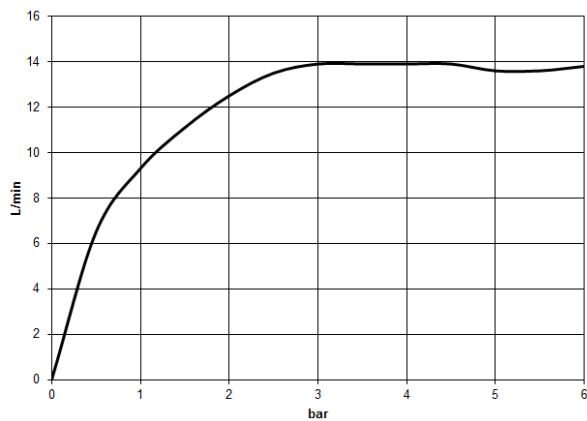

Required miscellaneous

	SERIES-VARIOUS Hand shower - Platinum	28 029 979-08
---	--	---------------

34 460 979 Product version from 4/1/2024

mm [inches]
1:10

Flow rate chart

Codes & Standards

DIN 4109	EN 1111	EN 1717	ISO 3822
Scottish Water Byelaws	UK Water Supply Regulations	Ü-Zeichen	