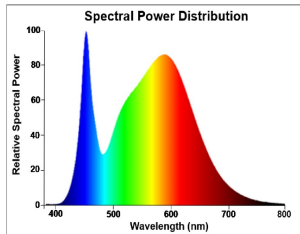

ToLEDo Performer H-Series

ToLEDo Performer H230 15500LM 840 E40 SL
0028378