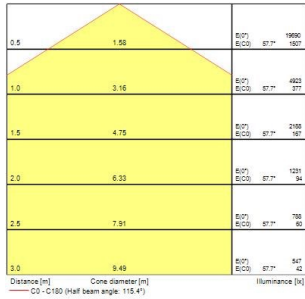

ToLEDo Performer H-Series

ToLEDo Performer H230 15500LM 840 E40 SL
0028378