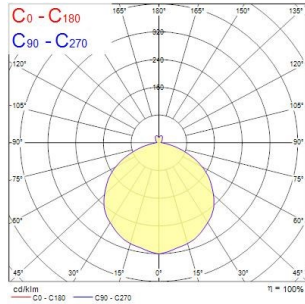

ToLEDo Performer H-Series

ToLEDo Performer H230 15500LM 840 E40 SL
0028378

TECHNICAL DRAWINGS