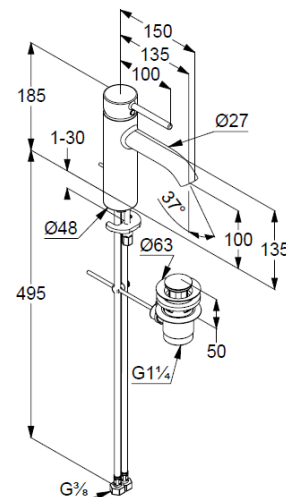

Technische Daten/ Technical Data

KLUDI BOZZ, SmartStart
single lever basin mixer 100
DN 15

Ref.: 382933976

Finishes:
39 matt black

Product description
Manufacturer KLUDI GmbH & Co. KG
Typ: KLUDI BOZZ, SmartStart
single lever basin mixer 100
Ref.: 382933976

basin mixer
single lever mixer
1-hole mounted
solid lever, metal
aerator, S-Pointer M18,5 PCA
ceramic cartridge with hot water safety device
middle position cold water
flow rate at 3 bar 5 l/min.
flexible hoses G3/8 DVGW approved
rapid installation set
push open waste G1 1/4
for washbasin with overflow
EU taxonomy: max. 6 l/min. -
Substantial Contribution (SC) possible

Produktabbildung/ Product picture

Maßzeichnung/ Dimensional drawing

Durchfluss/ Flow rate