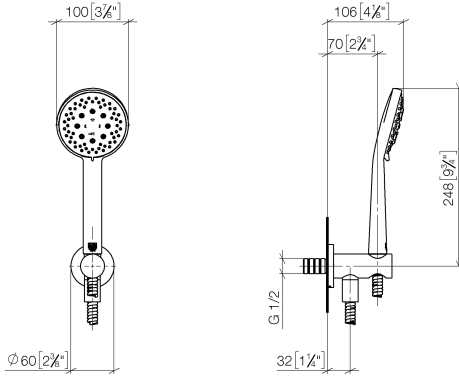

27 803 660 Product version from 8/1/2018 to 6/3/2020

- COMPACT RAIN, max. flow rate 15 l/min (at 3 bar)
- three settings: normal flow, soft flow, massage flow
- with anti-scale system
- 3/8" shower outlet
- metal shower hose 1250mm with integrated anti-twist protection
- rosette Ø 60 mm
- 1/2" connection
- Function from: 7 l/min

Intrinsic protection against back flow.

Recommended miscellaneous

Concealed wall elbow -

- min. recess depth 90 mm
- max. recess depth 163 mm

35 085 970 90

27 803 660 Product version from 8/1/2018 to 6/3/2020

mm [inches]

Flow rate chart

Codes & Standards

DIN 4109

EN 1717

ISO 3822

Scottish Water
Byelaws

UK Water Supply
Regulations

WRAS_250402

Spare parts list

No.	Item Number	Name	Quantity used	Delivery time
1	28 014 979-06	Hand shower 7.6 l/min - Brushed Platinum	1.00	-
Spare part can no longer be ordered, please order the replacement item				
	28018979-06	Hand shower 100 mm - Brushed Platinum		
4	90 14 20 026 00 90	Washer 14 x 8 x 2 mm Centellen WS 3820 -	1.00	14
2	28 490 660-06	Wall elbow with integrated shower holder - Brushed Platinum	1.00	20
3	90 30 02 072 00-06	Metal shower hose 1/2" x 3/8" x 1250 mm - Brushed Stainless Steel / Platinum Matt	1.00	20