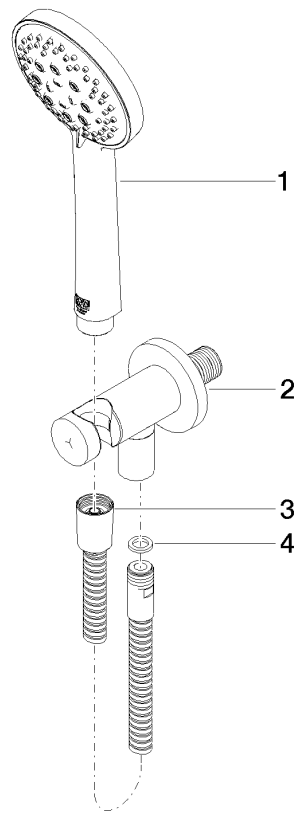

27 803 660 Product version from 8/1/2018 to 6/3/2020

- COMPACT RAIN, max. flow rate 15 l/min (at 3 bar)
- three settings: normal flow, soft flow, massage flow
- with anti-scale system
- 3/8" shower outlet
- metal shower hose 1250mm with integrated anti-twist protection
- rosette Ø 60 mm
- 1/2" connection
- Function from: 7 l/min

mm [inches]

Flow rate chart

Codes & Standards

DIN 4109

EN 1717

ISO 3822

Scottish Water
Byelaws

UK Water Supply
Regulations

Ü-Zeichen

Hand shower set with integrated shower holder - Brushed Platinum

SERIES SPECIFIC

27 803 660 Product version from 8/1/2018 to 6/3/2020

Certificates and sustainability

LGA_29

Belgaqua_24-007-2 LGA_29

WRAS_250402

Spare parts list

No.	Item Number	Name	Quantity used	Delivery time
1	28 014 979-06	Hand shower 7.6 l/min - Brushed Platinum	1.00	-
Spare part can no longer be ordered, please order the replacement item				
	28018979-06	Hand shower 100 mm - Brushed Platinum		
4	90 14 20 026 00 90	Washer 14 x 8 x 2 mm Centellen WS 3820 -	1.00	14
2	28 490 660-06	Wall elbow with integrated shower holder - Brushed Platinum	1.00	20
3	90 30 02 072 00-06	Metal shower hose 1/2" x 3/8" x 1250 mm - Brushed Stainless Steel / Platinum Matt	1.00	20