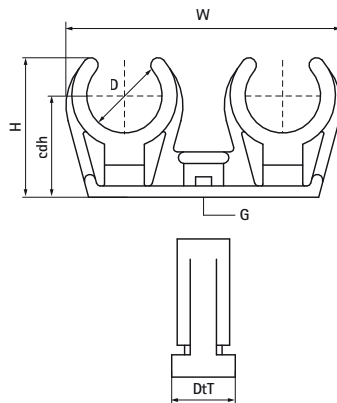

Walraven Push-fit Saddle - Double (White)

(C1027)

for securing conduits and pipes to walls, floors, or ceilings

Features & benefits

- one-part saddle
- for fixing of two pipes
- connection thread M6 made of brass
- material: PP (polypropylene), white (according to RAL 9016)
- fire class B2
- no corrosion, recyclable, resistant to UV and ageing
- temperature resistance from approx. -30 °C to approx. +90 °C (constant); short to approx. +110 °C

Product Number	Total Height	Total Width	Total Depth	Clamp Center Distance Height	Connection Thread
Reference letter	H	W	DtT	cdh	G
Unit description	mm	mm	mm	mm	
0853208	18	39	17	18	M6
0853210	21	46	17	21	M6
0853212	22	53	17	22	M6
0853215	25	59	17	25	M6
0853218	31	64	17	31	M6
0853222	36	74	17	36	M6
0853228	46	89	17	16	M6