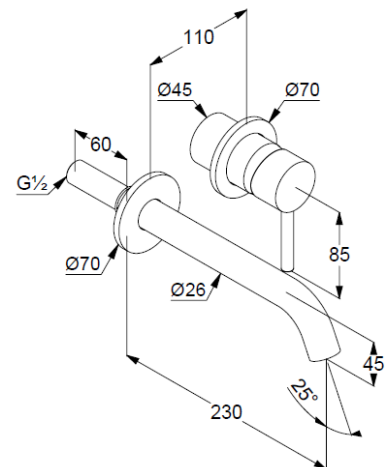

### KLUDI BOZZ

concealed single lever basin mixer  
DN 15

Ref.: 382453976

Finishes:  
39 matt black

Product description  
Manufacturer KLUDI GmbH & Co. KG  
Typ: KLUDI BOZZ  
concealed single lever basin mixer  
Ref.: 382453976

concealed single lever basin mixer  
projection 230mm  
trim set without pre-installation set  
for pre-installation set KLUDI Ref.: 38243  
wall mounted  
solid lever, metal  
aerator, S-Pointer M24 PCA  
flow rate at 3 bar 5 l/min.  
fixed spout  
EU taxonomy: max. 6 l/min. -  
Substantial Contribution (SC) possible

### Produktabbildung/ Product picture

### Maßzeichnung/ Dimensional drawing