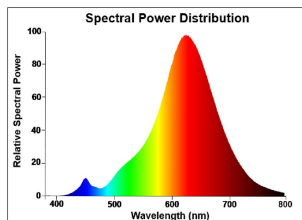

Toledo Mirage G200

ToLEDo Mirage G200 105LM E27 SL
0029911