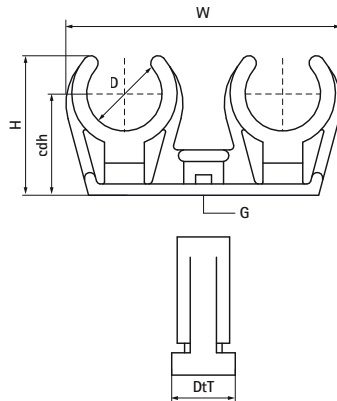

## Walraven Push-fit Saddle - Double (White)

(C1027)

for securing conduits and pipes to walls, floors, or ceilings

### Features & benefits

- one-part saddle
- for fixing of two pipes
- connection thread M6 made of brass
- material: PP (polypropylene), white (according to RAL 9016)
- fire class B2
- no corrosion, recyclable, resistant to UV and ageing
- temperature resistance from approx. -30 °C to approx. +90 °C (constant); short to approx. +110 °C

Product Number	VVS Number	Total Height	Total Width	Total Depth	Clamp Center Distance Height	Connection Thread
Reference letter		H	W	DtT	cdh	G
Unit description		mm	mm	mm	mm	
0853208	018036408	18	39	17	18	M6
0853210	018036410	21	46	17	21	M6
0853212	018036412	22	53	17	22	M6
0853215	018036415	25	59	17	25	M6
0853218	018036418	31	64	17	31	M6
0853222	018036422	36	74	17	36	M6
0853228	018036428	46	89	17	16	M6